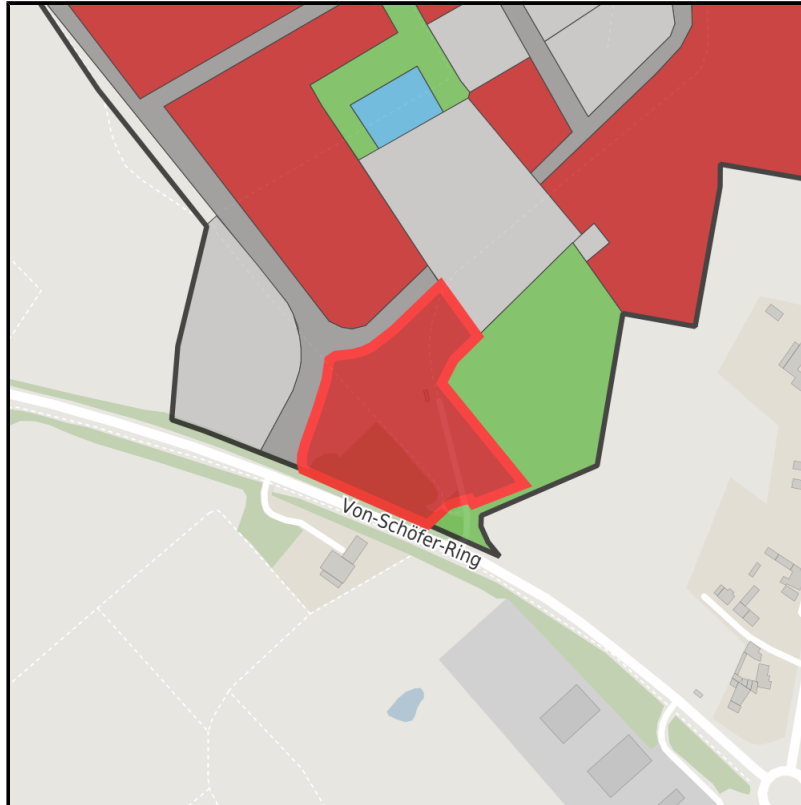

EXPOSÉ

Brainergy-Park

Ort: Jülich

Regional overview

Municipal overview

Detail view

Parcel

Area size	15,725 m ²
Availability	Immediately available area
Area designation	Commercial zone
Divisible	No
24h operation	No

EXPOSÉ

Brainergy-Park

Ort: Jülich

Details on commercial zone

Industrial tax multiplier

513.00 %

Area type

GE

Links

<https://www.gistra.de>

BPJ-Flug in die Zukunft

Erreichbarkeit in 20 Minuten: 176.000 Einwohner

Transport infrastructure

Freeway	A44	3.8 km
Freeway	A4	14.9 km
Airport	Flughafen Düsseldorf	64.6 km
Airport	Flughafen Aachen Maastricht	64.8 km

EXPOSÉ

Brainergy-Park

Ort: Jülich

Information about Jülich

Jülich is a town with a unique research and development potential that can be found at only a few locations around the world:

The Jülich Research Centre with 4,300 employees is the biggest German research institution .