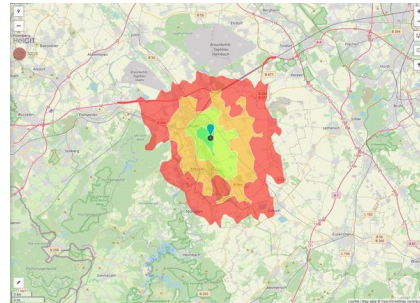

EXPOSÉ

Brainergy-Park

Ort: Jülich

Regional overview

Municipal overview

Detail view

Parcel

Area size	15,725 m ²
Availability	Immediately available area
Area designation	Commercial zone
Divisible	No
24h operation	No

EXPOSÉ

Brainergy-Park

Ort: Jülich

Details on commercial zone

Industrial tax multiplier

513.00 %

Area type

GE

Links

<https://www.gistra.de>

BPJ-Flug in die Zukunft

Erreichbarkeit in 20 Minuten: 176.000 Einwohner

Transport infrastructure

Freeway	A44	3.8 km
Freeway	A4	14.9 km
Airport	Flughafen Düsseldorf	64.6 km
Airport	Flughafen Aachen Maastricht	64.8 km