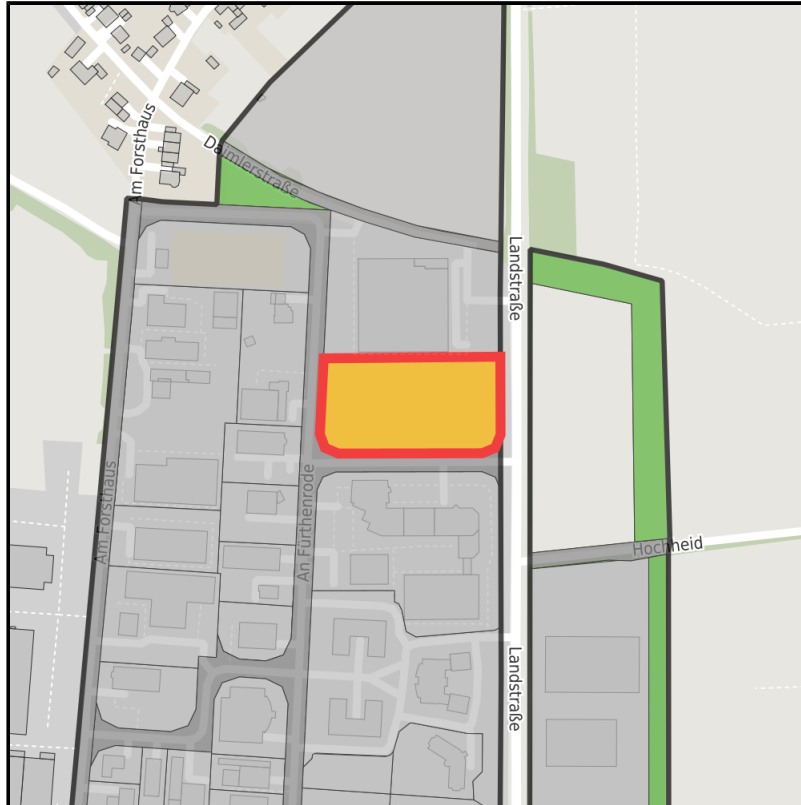

Gewerbegebiet Fürthenrode

Ort: Geilenkirchen

www.germansite.de

Regional overview

Municipal overview

Detail view

**Parcel**

Area size	7,750 m <sup>2</sup>
Availability	Available area within medium term (2-5 years)
Area designation	Commercial zone
Divisible	No
24h operation	No

### Details on commercial zone

Fürthenrode commercial zone

The Fürthenrode commercial zone located 2.5 km to the north-east of the town center is fully developed. A few remaining spaces are still available. The commercial zone has a broad sector mix. The following sectors are to be found here: building installation, catering equipment, business concerns, software development and car dealership. The Fürthenrode commercial is the location of the Euro-Service-Center (ESC) for start-ups in Geilenkirchen which houses numerous innovative companies.