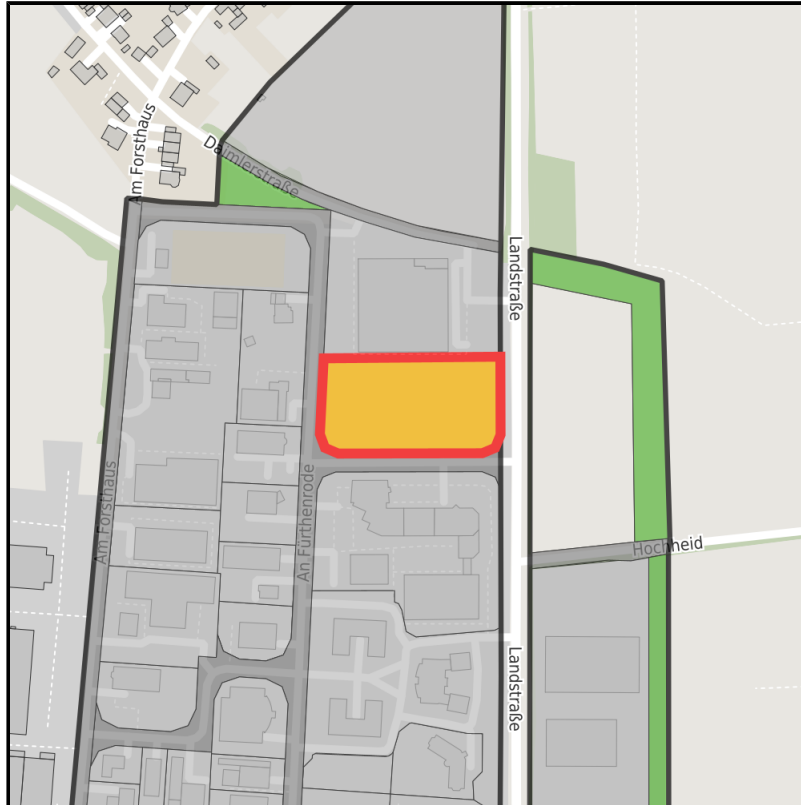

Gewerbegebiet Fürthenrode

Ort: Geilenkirchen

www.germansite.de

Regional overview

Municipal overview

Detail view

**Parcel**

Area size	7,750 m <sup>2</sup>
Availability	Available area within medium term (2-5 years)
Area designation	Commercial zone
Divisible	No
24h operation	No

### Details on commercial zone

Fürthenrode commercial zone

The Fürthenrode commercial zone located 2.5 km to the north-east of the town center is fully developed. A few remaining spaces are still available. The commercial zone has a broad sector mix. The following sectors are to be found here: building installation, catering equipment, business concerns, software development and car dealership. The Fürthenrode commercial is the location of the Euro-Service-Center (ESC) for start-ups in Geilenkirchen which houses numerous innovative companies.