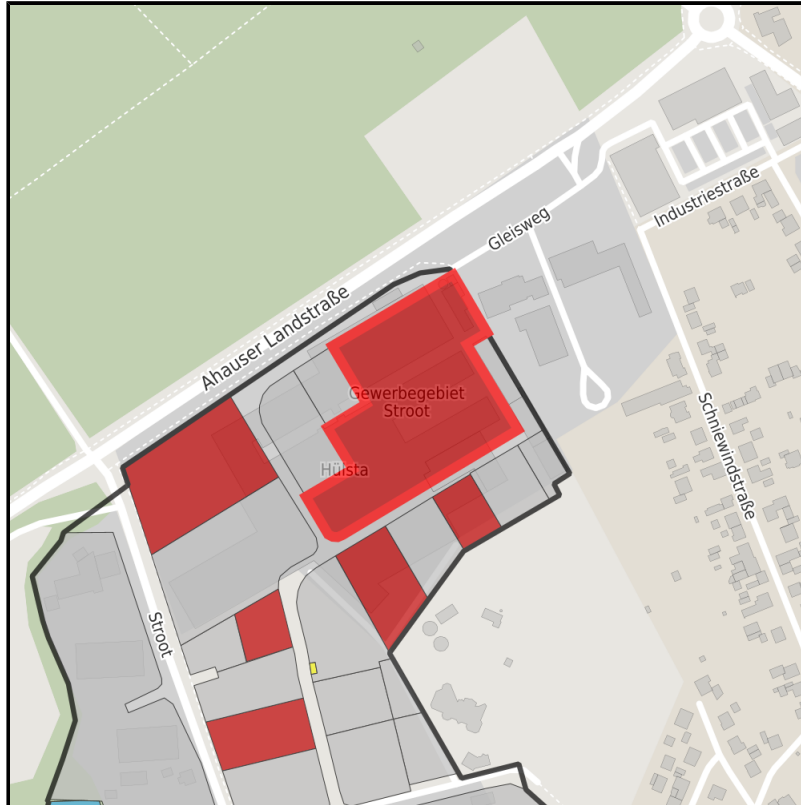

EXPOSÉ

Stroot

Ort: Heek

Regional overview

Municipal overview

Detail view

Parcel

Area size	16,600 m ²
Availability	Immediately available area
Area designation	Commercial zone
Divisible	No
24h operation	No

Details on commercial zone

Industrial tax multiplier	417.00 %
Area type	GE

Links

<https://muensterland.blis-online.eu>

EXPOSÉ

Stroot

Ort: Heek

Transport infrastructure