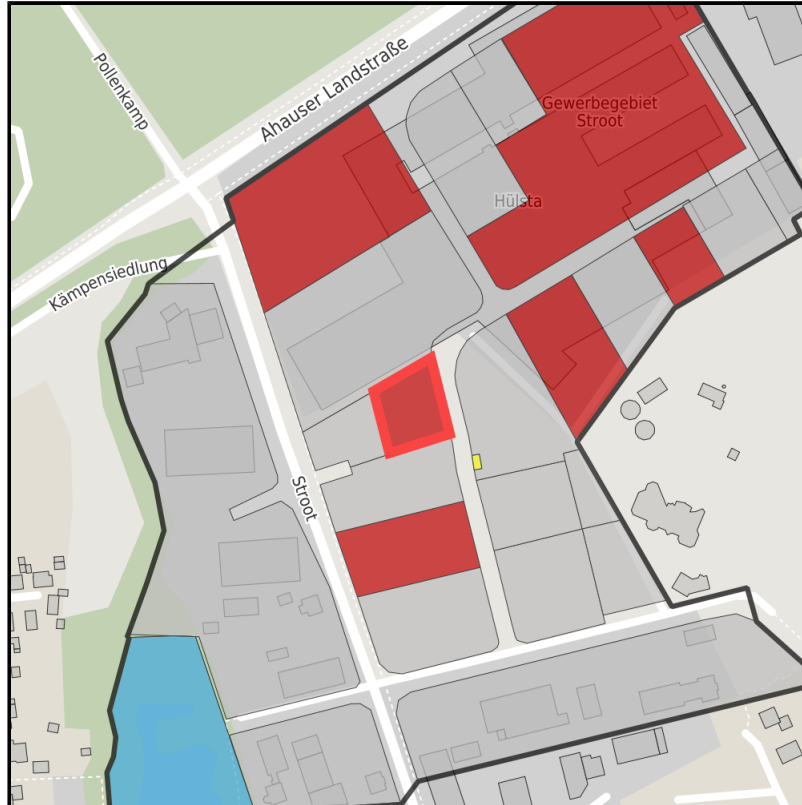

## Stroot

Ort: Heek

[www.germansite.de](http://www.germansite.de)

Regional overview

Municipal overview

Detail view

## Parcel

Area size	1,565 m <sup>2</sup>
Availability	Immediately available area
Area designation	Commercial zone
Divisible	No
24h operation	No

## EXPOSÉ

**Stroot**

**Ort: Heek**