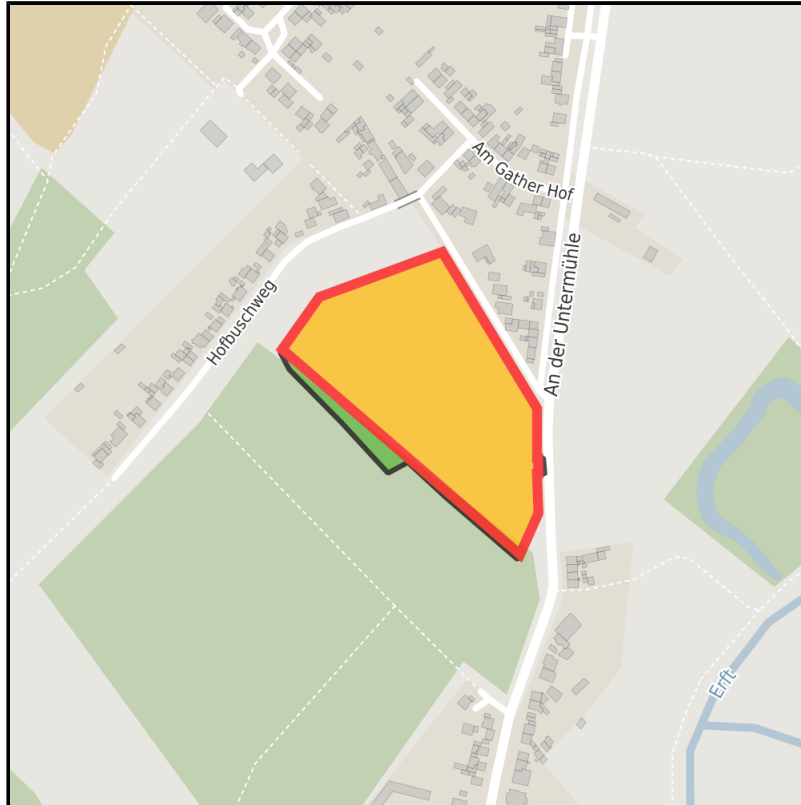

EXPOSÉ

Lange Walker / An den Eichen

Ort: Grevenbroich

Regional overview

Municipal overview

Detail view

Parcel

Area size	28,405 m ²
Availability	Available area within medium term (2-5 years)
Area designation	Commercial zone
Divisible	No
24h operation	No

Details on commercial zone

Area type GE

Links

<https://niederrhein.blis-online.eu>

EXPOSÉ

Lange Walker / An den Eichen

Ort: Grevenbroich

Transport infrastructure