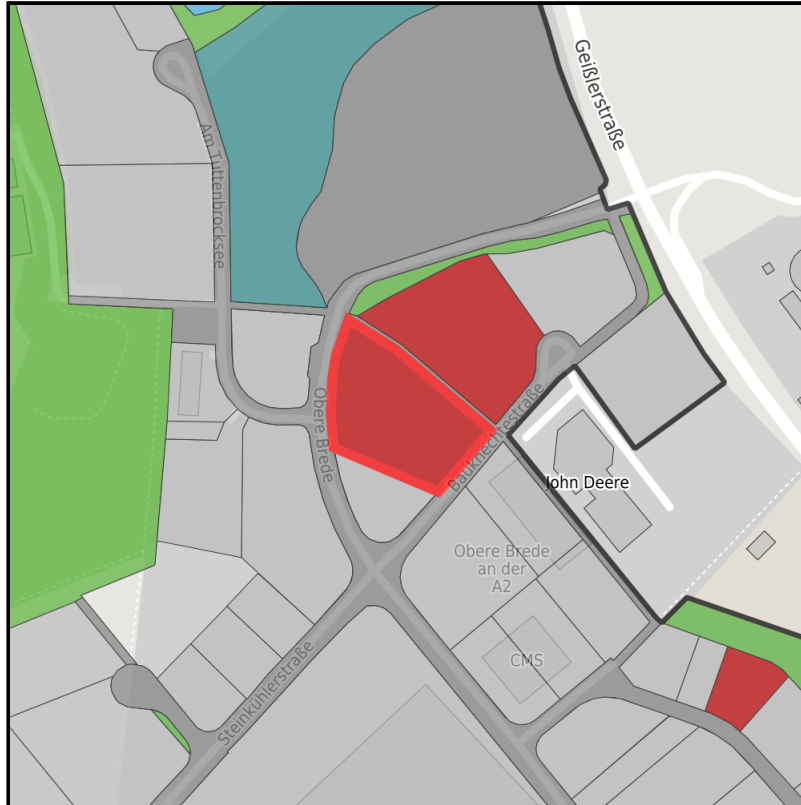

EXPOSÉ

Gewerbegebiet Obere Brede an der A2

Ort: Beckum

www.germansite.de

Regional overview

Municipal overview

Detail view

Parcel

Area size	6,500 m ²
Availability	Immediately available area
Divisible	No
24h operation	No

Gewerbegebiet Obere Brede an der A2

Ort: Beckum

www.germansite.de

Details on commercial zone

Business park Obere Brede at the A2

In the north, the Tuttenbrock Lake forms the basic framework for the development of a high-quality leisure area. It is a former quarry that has been recultivated and is used as a popular bathing lake. Commercial enterprises find a high-quality location with a very special environment here. A lunch break at the lake, the end of the day at the beach, in the fitness center or in the yoga studio - all this is possible in this area. Nearest university location: University of Applied Sciences 3 km, University of Münster 40 km.

Area type GE / GI

Specifics The site is located in the immediate vicinity of the A2 freeway Beckum exit.

Links

<https://muensterland.blis-online.eu>

Transport infrastructure

Freeway	A 2	1 km
Airport	Dortmund	30 km
Airport	Münster / Osnabrück	55 km
Port	Hamm	20 km
Rail freight	Hamm	15 km