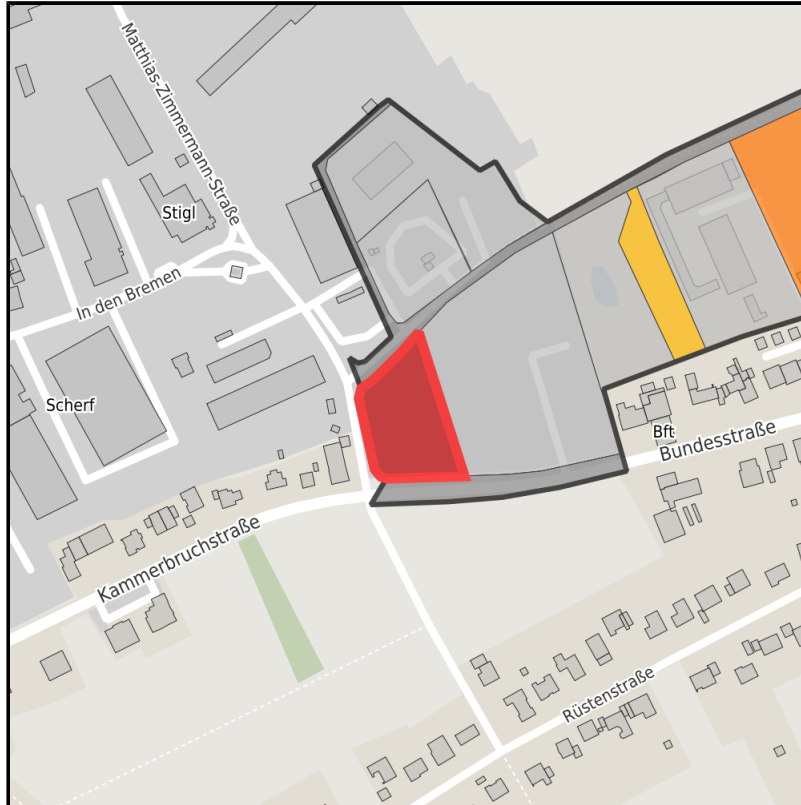

EXPOSÉ

Gewerbegebiet Simmerath - Erweiterung

Ort: Simmerath

www.germansite.de

Regional overview

Municipal overview

Detail view

Parcel

Area size	3,827 m ²
Availability	Immediately available area
Area designation	Commercial zone
Divisible	No
24h operation	No

EXPOSÉ

Gewerbegebiet Simmerath - Erweiterung

Ort: Simmerath

Details on commercial zone

Business park Simmerath - Expansion

The increasing demand for further commercial spaces at the Simmerath location is being met by the designation of an extension area of approx. 13 ha. The current Simmerath industrial estate has existed since 1977 on an area of approx. 30 hectares. Approximately 120 companies have settled in the Simmerath industrial estate, whereby the commercial use is predominantly characterised by trade. Approximately 950 jobs are provided.

Industrial tax multiplier	420.00 %
Area type	GE

Links

<https://www.gistra.de>

Erreichbarkeit in 20 Minuten: 38.500
Einwohner

Transport infrastructure

Freeway	A44	23.6 km
Airport	Maastricht Aachen	75.4 km
Airport	Liège (B)	79.9 km
Port	Liège (B)	65.7 km
Port	Am Godorfer Köln	67.5 km