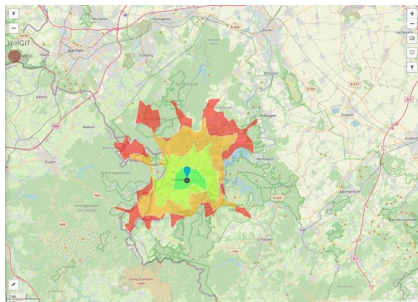

Area size	3,827 m ²
Availability	Immediately available area
Area designation	Commercial zone
Divisible	No
24h operation	No

EXPOSÉ

Gewerbegebiet Simmerath - Erweiterung

Ort: Simmerath

Details on commercial zone

Business park Simmerath - Expansion

The increasing demand for further commercial spaces at the Simmerath location is being met by the designation of an extension area of approx. 13 ha. The current Simmerath industrial estate has existed since 1977 on an area of approx. 30 hectares. Approximately 120 companies have settled in the Simmerath industrial estate, whereby the commercial use is predominantly characterised by trade. Approximately 950 jobs are provided.

Industrial tax multiplier	420.00 %
Area type	GE

Links

<https://www.gistra.de>

Erreichbarkeit in 20 Minuten: 38.500
Einwohner

Transport infrastructure

Freeway	A44	23.6 km
Airport	Maastricht Aachen	75.4 km
Airport	Liège (B)	79.9 km
Port	Liège (B)	65.7 km
Port	Am Godorfer Köln	67.5 km

EXPOSÉ

Gewerbegebiet Simmerath - Erweiterung

Ort: Simmerath

Information about Simmerath

Simmerath represents an ambitious and modern community with 15,000 inhabitants.

Located in the southern part of the Aachen region Simmerath is an interesting investment opportunity with excellent connection to the Netherlands, Belgium, Aachen and Cologne.