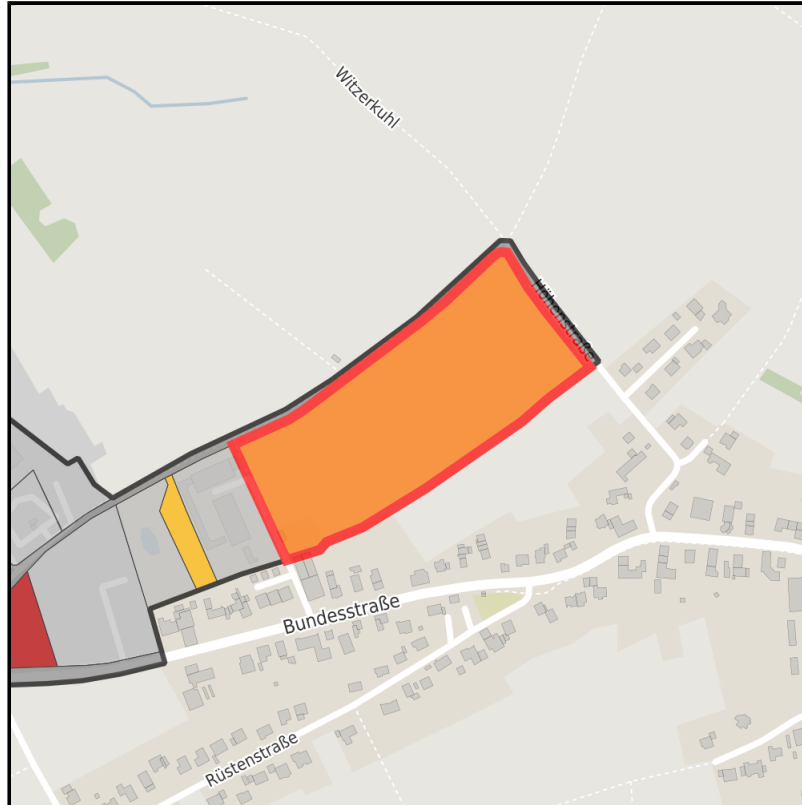

EXPOSÉ

Gewerbegebiet Simmerath - Erweiterung

Ort: Simmerath

www.germansite.de

Regional overview

Municipal overview

Detail view

Parcel

Area size	43,590 m ²
Availability	Available area within short term (< 2 years)
Area designation	Commercial zone
Divisible	Yes
24h operation	No

EXPOSÉ

Gewerbegebiet Simmerath - Erweiterung

Ort: Simmerath

Details on commercial zone

Business park Simmerath - Expansion

The increasing demand for further commercial spaces at the Simmerath location is being met by the designation of an extension area of approx. 13 ha. The current Simmerath industrial estate has existed since 1977 on an area of approx. 30 hectares. Approximately 120 companies have settled in the Simmerath industrial estate, whereby the commercial use is predominantly characterised by trade. Approximately 950 jobs are provided.

Industrial tax multiplier	420.00 %
Area type	GE

Links

<https://www.gistra.de>

Erreichbarkeit in 20 Minuten: 38.500
Einwohner

Transport infrastructure

Freeway	A44	23.6 km
Airport	Maastricht Aachen	75.4 km
Airport	Liège (B)	79.9 km
Port	Liège (B)	65.7 km
Port	Am Godorfer Köln	67.5 km