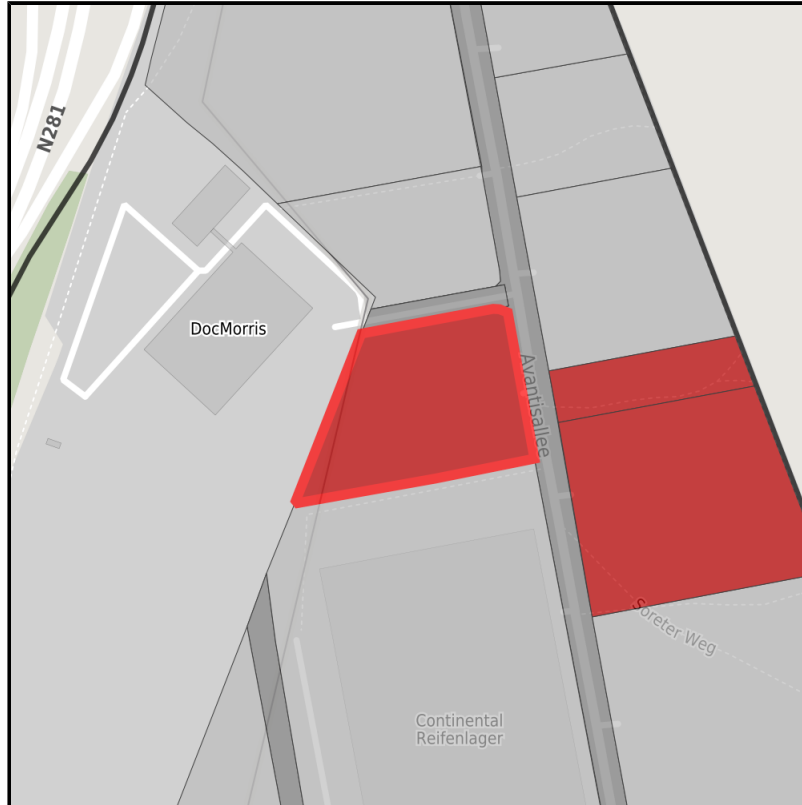

Detail view

Parcel

Area size	17,300 m²
Availability	Immediately available area
Area designation	Commercial zone
Divisible	No
24h operation	No

Details on commercial zone

AVANTIS - This is Europe!

AVANTIS, the binational European Science and Business Park, is now offering your ideas and innovations limitless opportunities. Located directly on the border between Germany and the Netherlands, we have a European outlook geared to your success. After all, there are no borders in the new Europe!