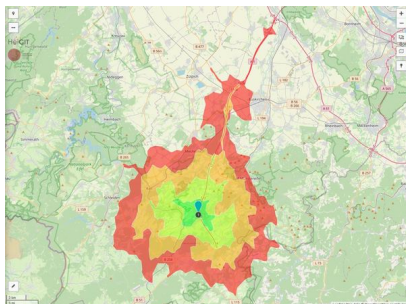

EXPOSÉ

Gewerbegebiet Zingsheim

Ort: Nettersheim

Regional overview

Municipal overview

Detail view

Parcel

Area size	4,640 m ²
Availability	Immediately available area
Area designation	Commercial zone
Divisible	Yes
24h operation	No

EXPOSÉ

Gewerbegebiet Zingsheim

Ort: Nettersheim

Details on commercial zone

Nettersheim - An excellent business location

The Zingsheim commercial zone covers an area of approx. 45 ha. At normal market prices from EUR 10,00/m² you receive all lots completely developed and ready for construction. The municipal administration will be glad to give you comprehensive advice on location terms.

Main companies	Eaton, Sägewerk, Hein, Lehmann, Presswerk Zingsheim, DUOTherm Rolladen GmbH, Airfit, Nordeifelwerkstätten
Industrial tax multiplier	413.00 %
Price	10.00 - 15.50 € / m ²
Area type	GE

Links

<https://www.gistra.de>

Erreichbarkeit in 20 Minuten: 66.000

Transport infrastructure

Freeway	A 1	3.9 km
Freeway	A 61	34.7 km
Airport	Köln-Bonn	69.9 km
Airport	Düsseldorf	118 km
Port	Am Godorfer Köln	55.5 km
Port	Köln Niehl	75.2 km