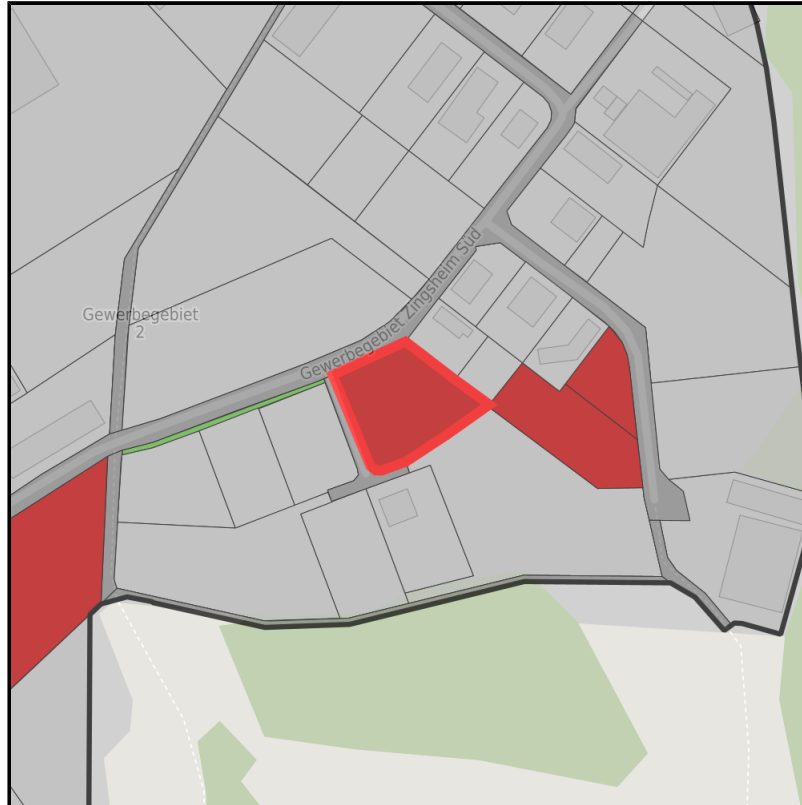

EXPOSÉ

Gewerbegebiet Zingsheim

Ort: Nettersheim

Regional overview

Municipal overview

Detail view

Parcel

Area size	4,640 m ²
Availability	Immediately available area
Area designation	Commercial zone
Divisible	Yes
24h operation	No

EXPOSÉ

Gewerbegebiet Zingsheim

Ort: Nettersheim

Details on commercial zone

Nettersheim - An excellent business location

The Zingsheim commercial zone covers an area of approx. 45 ha. At normal market prices from EUR 10,00/m² you receive all lots completely developed and ready for construction. The municipal administration will be glad to give you comprehensive advice on location terms.