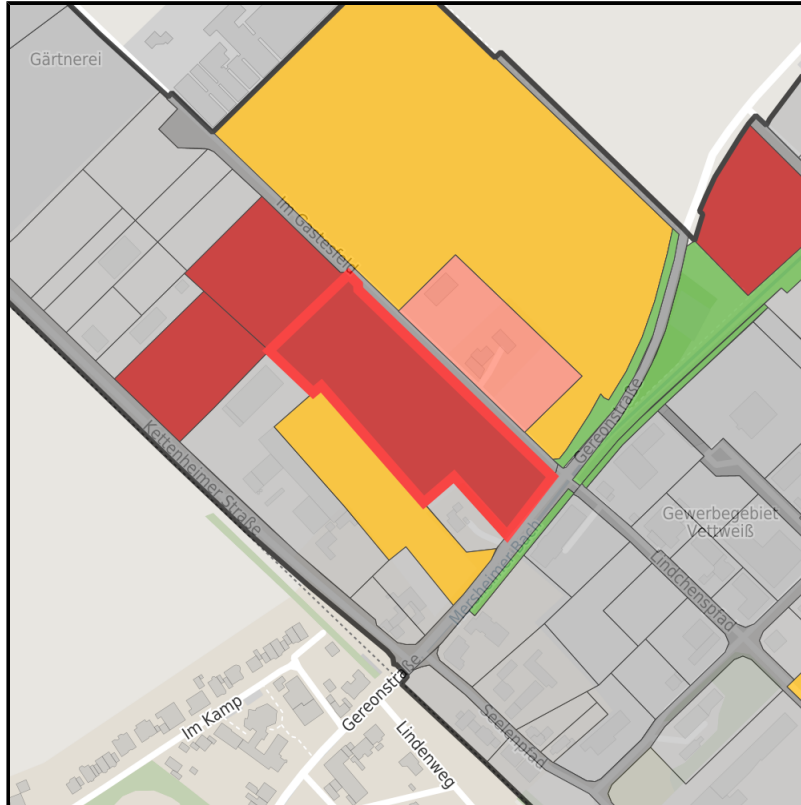

EXPOSÉ

Gewerbegebiet Vettweiß

Ort: Vettweiß

Regional overview

Municipal overview

Detail view

Parcel

Area size	17,790 m ²
Price	45.00 €/m ²
Availability	Immediately available area
Area designation	Commercial zone
Divisible	Yes
24h operation	No

Details on commercial zone

Vettweiß - The ABC for your success

The Vettweiss commercial zone is well located in the Aachen - Bonn - Cologne (ABC) city triangle. Situated on the outskirts of Vettweiss, the Vettweiss commercial zone provides your employees with numerous utilities which can be reached easily on foot. Favorable space prices as well as a legally binding development plan will guarantee that your business has an optimum start in Vettweiss.