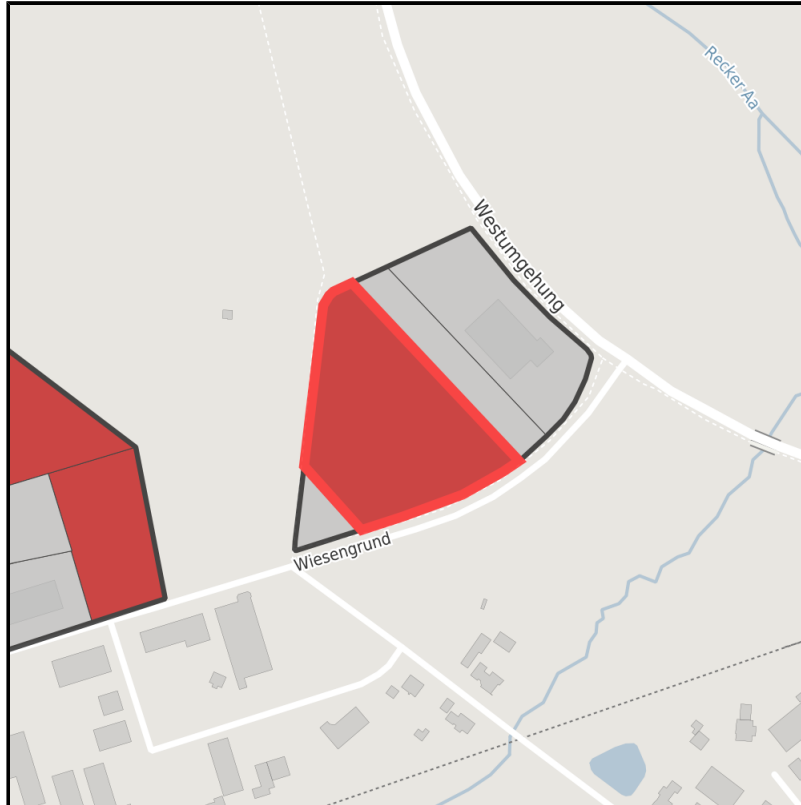

EXPOSÉ

Wiesengrund Nord / Ost

Ort: Recke

Regional overview

Municipal overview

Detail view

Parcel

Area size	16,000 m ²
Availability	Immediately available area
Divisible	No
24h operation	No

Details on commercial zone

Area type	GE
-----------	----

Links

<https://muensterland.blis-online.eu>

EXPOSÉ

Wiesengrund Nord / Ost

Ort: Recke

Transport infrastructure

Freeway	A30	15 km
Freeway	A1	30 km
Airport	FMO Flughafen Münster-Osnabrück	36 km

Information about Recke

Recke is a municipality in the district of Steinfurt, in North Rhine-Westphalia, Germany. Recke is situated approximately 20 km north-east of Rheine and 25 km north-west of Osnabrück.

Marktplatz_Recke

EXPOSÉ

Wiesengrund Nord / Ost

Ort: Recke

Contact person

Wolfgang Reiners

Gemeinde Recke

Fachbereich I