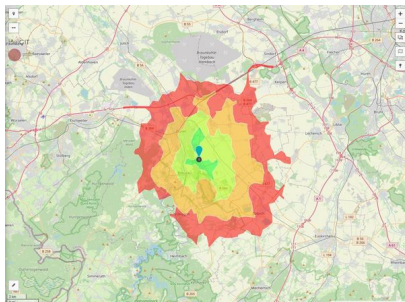

### Details on commercial zone

Industrial site Stockheim - Your location at the B56

The commercial zone, in existence since the end of the 1970s, of the municipality of Kreuzau is situated on the outskirts of Stockheim, immediately adjacent to the B 56 highway. Apart from individual undeveloped areas, which are privately owned, it is completely occupied.

### Links

<https://www.gistra.de>

Erreichbarkeit in 20 Minuten: 161.000  
Einwohner