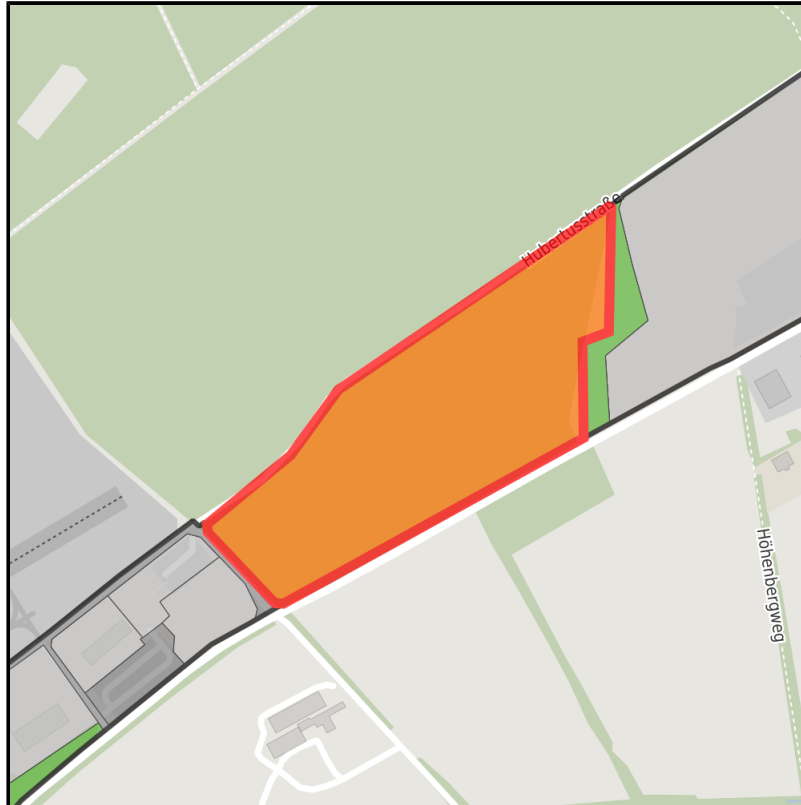

## Gewerbegebiet Schmidtheim IV

Ort: Dahlem

[www.germansite.de](http://www.germansite.de)

Regional overview

Municipal overview

Detail view

### Parcel

Area size	81,020 m <sup>2</sup>
Availability	Available area within short term (< 2 years)
Area designation	Commercial zone
Divisible	No
24h operation	No