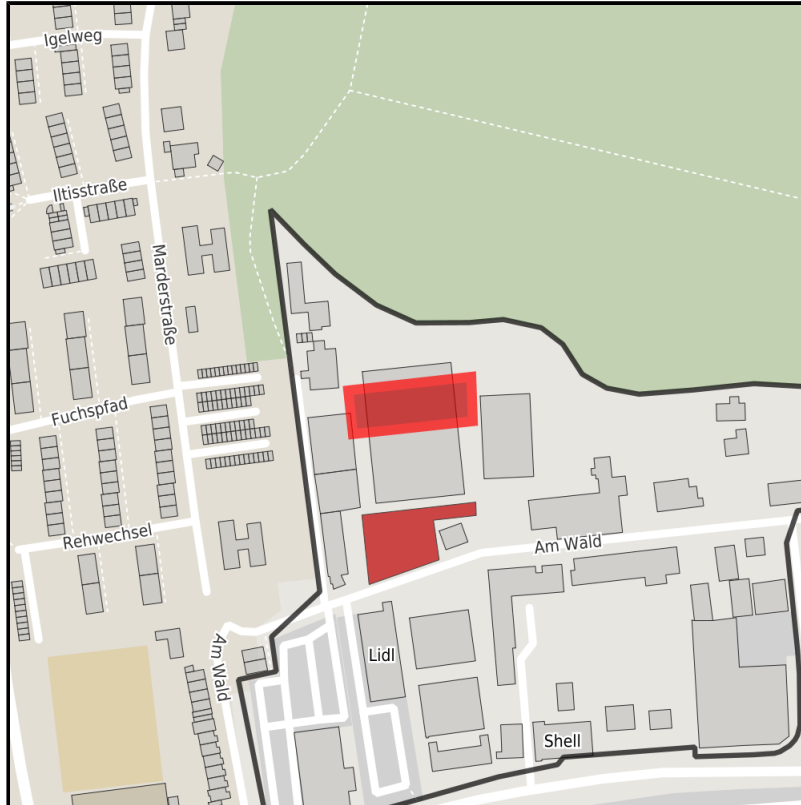

EXPOSÉ

Am Wald

Ort: Monheim am Rhein

Regional overview

Municipal overview

Detail view

Parcel

| | |
|---------------|----------------------------|
| Area size | 2,000 m ² |
| Availability | Immediately available area |
| Divisible | No |
| 24h operation | No |

Links

[weitere Informationen](#)

Details on commercial zone

| | |
|---------------------------|----------|
| Industrial tax multiplier | 250.00 % |
| Area type | GE |

EXPOSÉ

Am Wald

Ort: Monheim am Rhein

Transport infrastructure