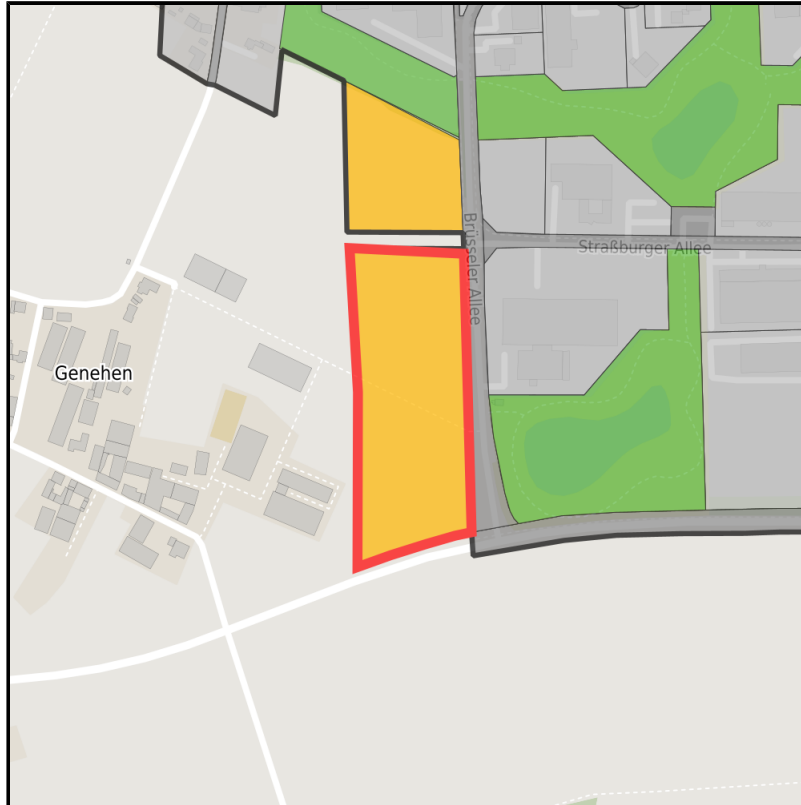

EXPOSÉ

Gewerbe- und Industriepark Commerden (GIPCO)

Ort: Erkelenz

www.germansite.de

Regional overview

Municipal overview

Detail view

Parcel

Area size	25,130 m ²
Availability	Available area within medium term (2-5 years)
Divisible	No
24h operation	No

Gewerbe- und Industriepark Commerden (GIPCO)**Ort: Erkelenz**www.germansite.de**Details on commercial zone**

GIPCO - Your location for Erkelenz & Europe!

The European single market has made the town of Erkelenz a central location within the European economic community due to its proximity to the borders with Belgium and the Netherlands. As is already evident on the outside, GIPCO takes European interaction into account. There are streets here with names such as Brüsseler Allee and Straßburger Allee, as well as Luxemburger Straße, Maastrichter Straße, and Sittarder Straße. The last also refers to the partnership, established several years ago, between the towns of Sittard and Erkelenz.