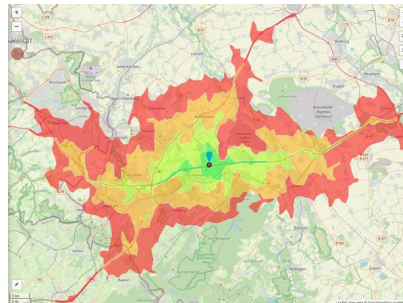

### Industrie- und Gewerbepark Eschweiler (IGP/A4-Initiative)

Ort: Eschweiler

[www.germansite.de](http://www.germansite.de)

Thanks to naturally landscaped surroundings with a generous proportion of green spaces people here have a pleasant working atmosphere and the companies have a representative environment. The IGP has an unusual building development concept: three concentric semi-circles form a group around a center. The inner semi-circle is reserved for service companies, the restaurants/bar and hotel trade. The middle ring is intended for smaller and medium-sized commercial enterprises, and the outer ring for industrial companies.

### Links

<https://www.gistra.de>

Erreichbarkeit in 20 Minuten: 759.000  
Einwohner

**Industrie- und Gewerbepark Eschweiler (IGP/A4-Initiative)****Ort: Eschweiler**[www.germansite.de](http://www.germansite.de)**Transport infrastructure**