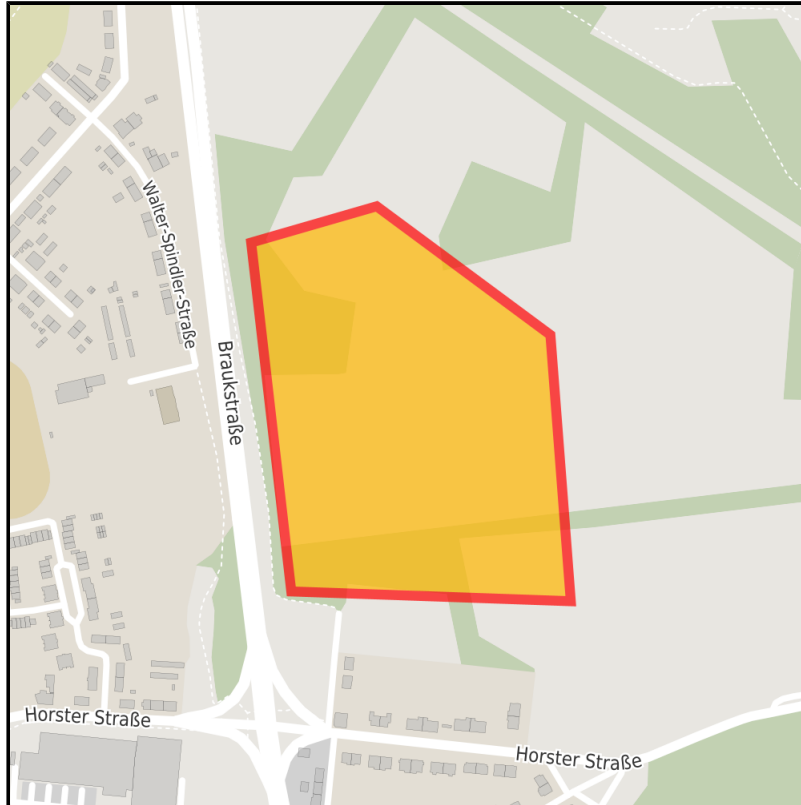

EXPOSÉ

Kraneburger Feld

Ort: Bottrop

Regional overview

Municipal overview

Detail view

Parcel

Area size	108,000 m ²
Availability	Available area within medium term (2-5 years)
Divisible	No
24h operation	No

Details on commercial zone

Area type	GE
-----------	----

Transport infrastructure

Freeway	A2	2 km
Airport	Flughafen Düsseldorf	38 km

EXPOSÉ

Kraneburger Feld

Ort: Bottrop

Contact person