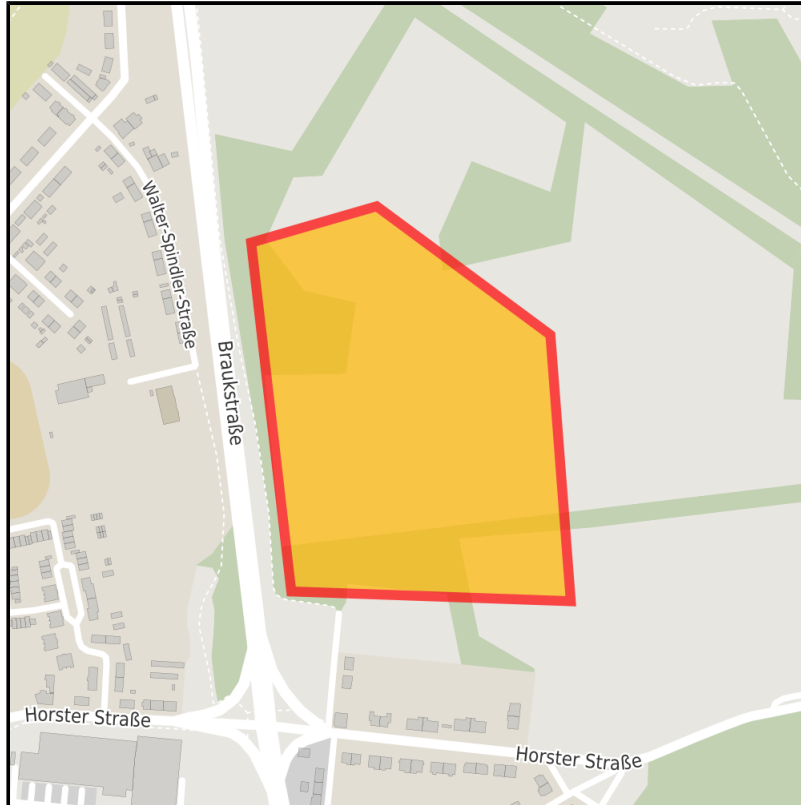

EXPOSÉ

Kraneburger Feld

Ort: Bottrop

Regional overview

Municipal overview

Detail view

Parcel

Area size	108,000 m ²
Availability	Available area within medium term (2-5 years)
Divisible	No
24h operation	No

Details on commercial zone

Area type	GE
-----------	----

Transport infrastructure

Freeway	A2	2 km
Airport	Flughafen Düsseldorf	38 km

EXPOSÉ

Kraneburger Feld

Ort: Bottrop

GERMAN.SITE
SITES AND REAL ESTATE