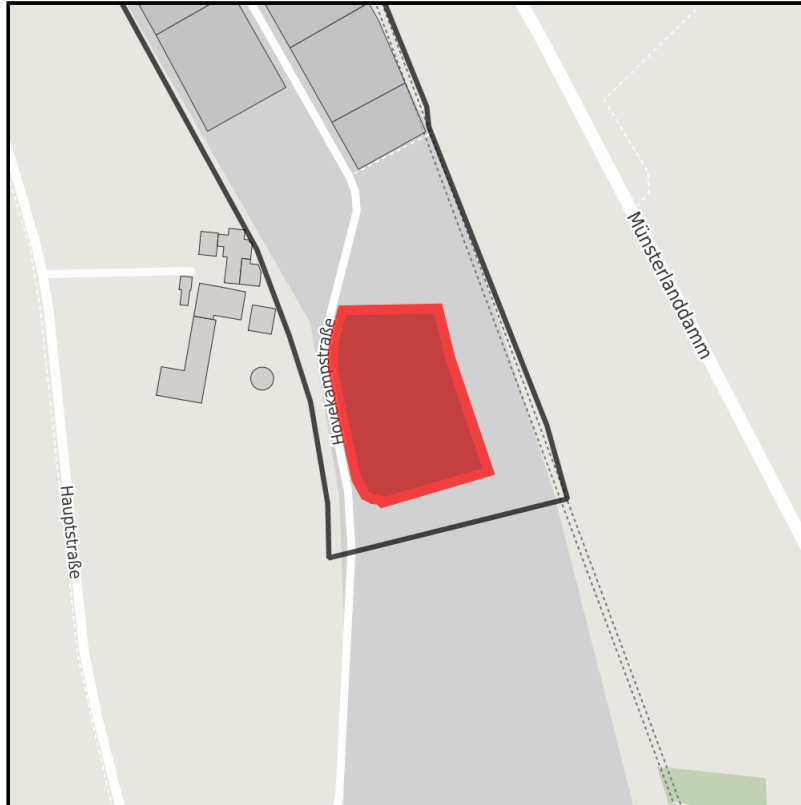

EXPOSÉ

Gewerbepark Rheine R

Ort: Rheine

Regional overview

Municipal overview

Detail view

Parcel

Area size	10,000 m ²
Price	35.00 €/m ²
Availability	Immediately available area
Area designation	Commercial zone
Divisible	No
24h operation	No

Details on commercial zone

Area type GE / GI

Links

<https://muensterland.blis-online.eu>

EXPOSÉ

Gewerbepark Rheine R

Ort: Rheine

Transport infrastructure