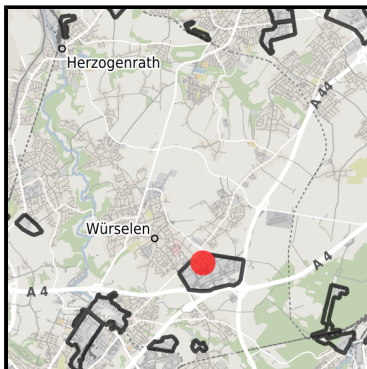

Gewerbegebiet Aachener Kreuz (A4-Initiative)

Ort: Würselen

www.germansite.de

Regional overview

Municipal overview

Detail view

Parcel

Area size	6,775 m ²
Availability	Available area within medium term (2-5 years)
Area designation	Commercial zone
Divisible	No
24h operation	No

Details on commercial zone

Würselen - Aachener Kreuz

EXPOSÉ

Gewerbegebiet Aachener Kreuz (A4-Initiative)

Ort: Würselen

www.germansite.de

With the Aachner Kreuz commercial zone, Würselen has succeeded since the municipal boundary reform in developing one of the region's most important commercial zones. In particular the zone's prominent situation, immediately adjacent to the Aachen freeway intersection linking the A 4 (Aachen/Cologne) and the A 44 (Düsseldorf/Belgium), is a key location advantage for many businesses and companies. More than 250 firms with over 5,500 employees now operate from this attractive economic location in the middle of Europe.

Ort: Würselen

Information about Würselen

After the municipal rearrangement Würselen successfully created Aachener Kreuz one of the most significant supra-regional industrial estates in the Aachen region.

Located close to the expressway interchange Aachen, connecting the expressways A4 (Aachen/ Cologne) and A44 (Düsseldorf/Belgium), direct access to the economic areas Rhine and Ruhr as well as the European neighbouring countries Netherlands, Belgium and France is provided. More than 250 companies and enterprises employing about 5500 people are operating from the attractive business location in central Europe.