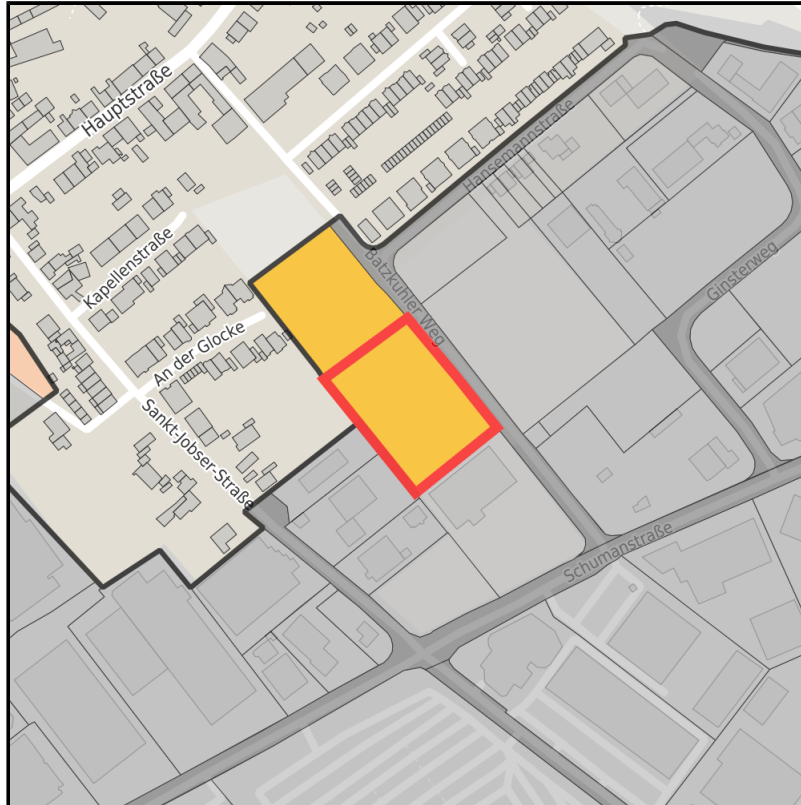

Gewerbegebiet Aachener Kreuz (A4-Initiative)

Ort: Würselen

www.germansite.de

Regional overview

Municipal overview

Detail view

Parcel

Area size	6,775 m ²
Availability	Available area within medium term (2-5 years)
Area designation	Commercial zone
Divisible	No
24h operation	No

Details on commercial zone

Würselen - Aachener Kreuz

EXPOSÉ

Gewerbegebiet Aachener Kreuz (A4-Initiative)

Ort: Würselen

www.germansite.de

With the Aachner Kreuz commercial zone, Würselen has succeeded since the municipal boundary reform in developing one of the region's most important commercial zones. In particular the zone's prominent situation, immediately adjacent to the Aachen freeway intersection linking the A 4 (Aachen/Cologne) and the A 44 (Düsseldorf/Belgium), is a key location advantage for many businesses and companies. More than 250 firms with over 5,500 employees now operate from this attractive economic location in the middle of Europe.