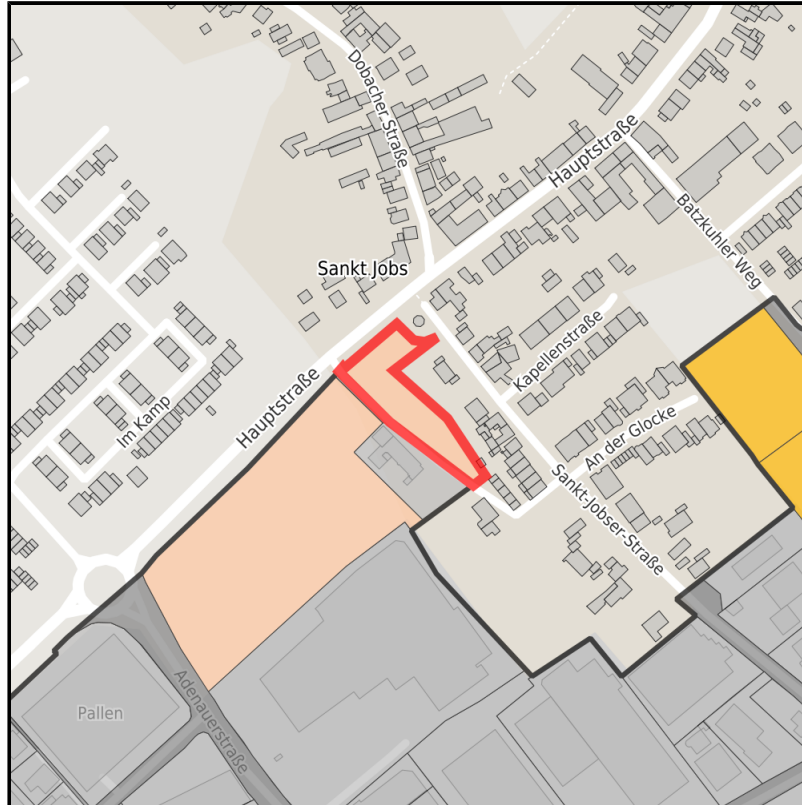

EXPOSÉ

Gewerbegebiet Aachener Kreuz (A4-Initiative)

Ort: Würselen

www.germansite.de

Regional overview

Municipal overview

Detail view

Parcel

Area size	3,172 m ²
Availability	Available area within Long term (> 5 years)
Divisible	No
24h operation	No

Details on commercial zone

Würselen - Aachener Kreuz

EXPOSÉ

Gewerbegebiet Aachener Kreuz (A4-Initiative)

Ort: Würselen

www.germansite.de

With the Aachner Kreuz commercial zone, Würselen has succeeded since the municipal boundary reform in developing one of the region's most important commercial zones. In particular the zone's prominent situation, immediately adjacent to the Aachen freeway intersection linking the A 4 (Aachen/Cologne) and the A 44 (Düsseldorf/Belgium), is a key location advantage for many businesses and companies. More than 250 firms with over 5,500 employees now operate from this attractive economic location in the middle of Europe.

Ort: Würselen

Information about Würselen

After the municipal rearrangement Würselen successfully created Aachener Kreuz one of the most significant supra-regional industrial estates in the Aachen region.