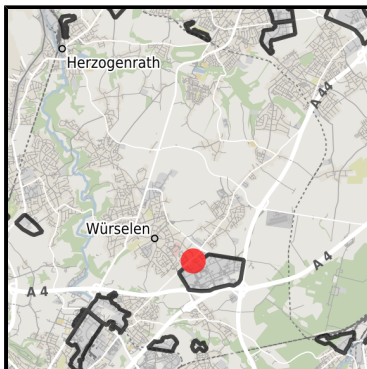

### Gewerbegebiet Aachener Kreuz (A4-Initiative)

Ort: Würselen

[www.germansite.de](http://www.germansite.de)

Regional overview

Municipal overview

Detail view

### Gewerbegebiet Aachener Kreuz (A4-Initiative)

Ort: Würselen

[www.germansite.de](http://www.germansite.de)

With the Aachner Kreuz commercial zone, Würselen has succeeded since the municipal boundary reform in developing one the region's most important commercial zones. In particular the zone's prominent situation, immediately adjacent to the Aachen freeway intersection linking the A 4 (Aachen/Cologne) and the A 44 (Düsseldorf/Belgium), is a key location advantage for many businesses and companies. More than 250 firms with over 5,500 employees now operate from this attractive economic location in the middle of Europe.

### Transport infrastructure

Freeway	A4	1 km
Freeway	A44	1.7 km
Airport	Maastricht-Aachen	47.1 km
Airport	Lüttich	69.4 km
Port	Binnenhavenweg Stein (NL)	42.8 km
Port	Köln Godorf	55.5 km
Rail freight	AC-Hbf	8.2 km

### Information about Würselen

After the municipal rearrangement Würselen successfully created Aachener Kreuz one of the most significant supra-regional industrial estates in the Aachen region.

Located close to the expressway interchange Aachen, connecting the expressways A4 (Aachen/ Cologne) and A44 (Düsseldorf/Belgium), direct access to the economic areas Rhine and Ruhr as well as the European neighbouring countries Netherlands, Belgium and France is provided. More than 250 companies and enterprises employing about 5500 people are operating from the attractive business location in central Europe.