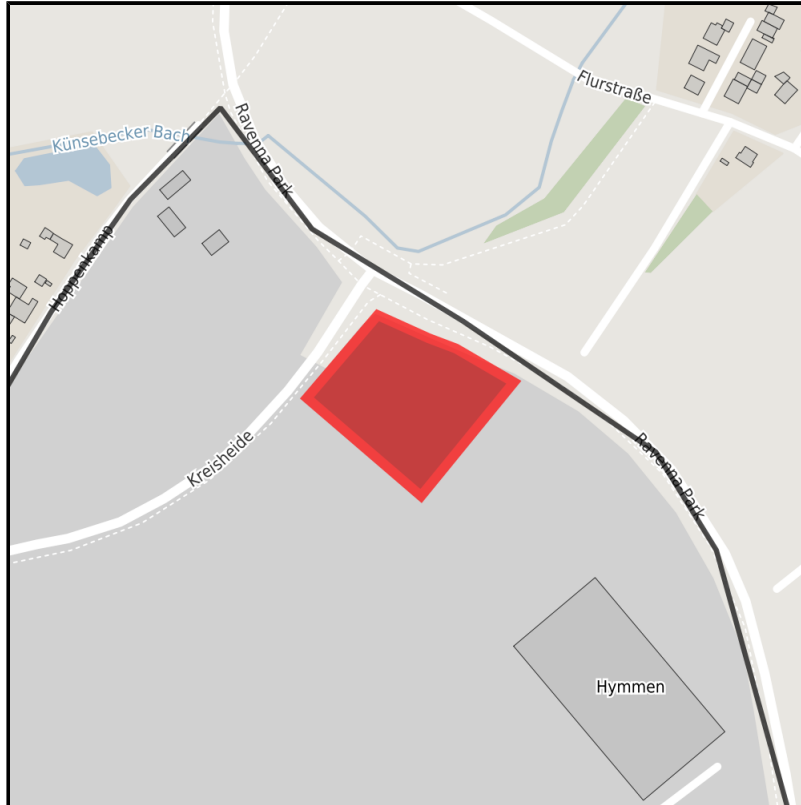

EXPOSÉ

Ravenna Park

Ort: Halle (Westf.)

Regional overview

Municipal overview

Detail view

Parcel

Area size	9,034 m ²
Availability	Immediately available area
Divisible	No
24h operation	No

Details on commercial zone

Area type	GI / GE
-----------	---------

EXPOSÉ

Ravenna Park

Ort: Halle (Westf.)

Transport infrastructure

Freeway	A33	0 km
Freeway	A2	20 km
Freeway	A1	50 km
Airport	Flughafen Paderborn-Lippstadt	63 km
Airport	Flughafen Münster/Osnabrück (FMO)	73 km