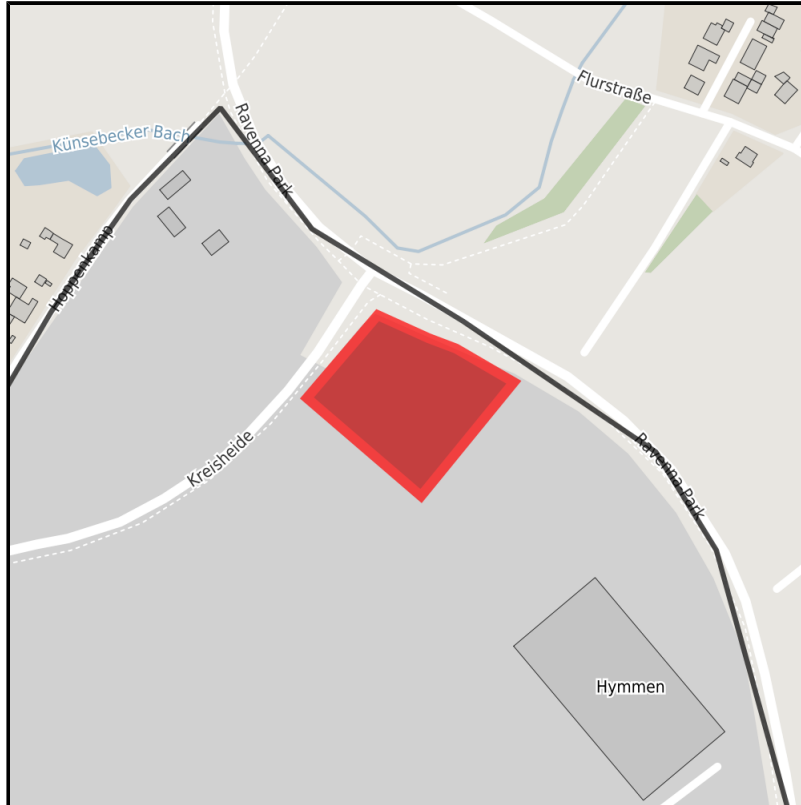

EXPOSÉ

Ravenna Park

Ort: Halle (Westf.)

Regional overview

Municipal overview

Detail view

Parcel

Area size	9,034 m ²
Availability	Immediately available area
Divisible	No
24h operation	No

Details on commercial zone

Area type	GE / GI
-----------	---------

EXPOSÉ

Ravenna Park

Ort: Halle (Westf.)

Transport infrastructure

Freeway	A33	0 km
Freeway	A2	20 km
Freeway	A1	50 km
Airport	Flughafen Paderborn-Lippstadt	63 km
Airport	Flughafen Münster/Osnabrück (FMO)	73 km