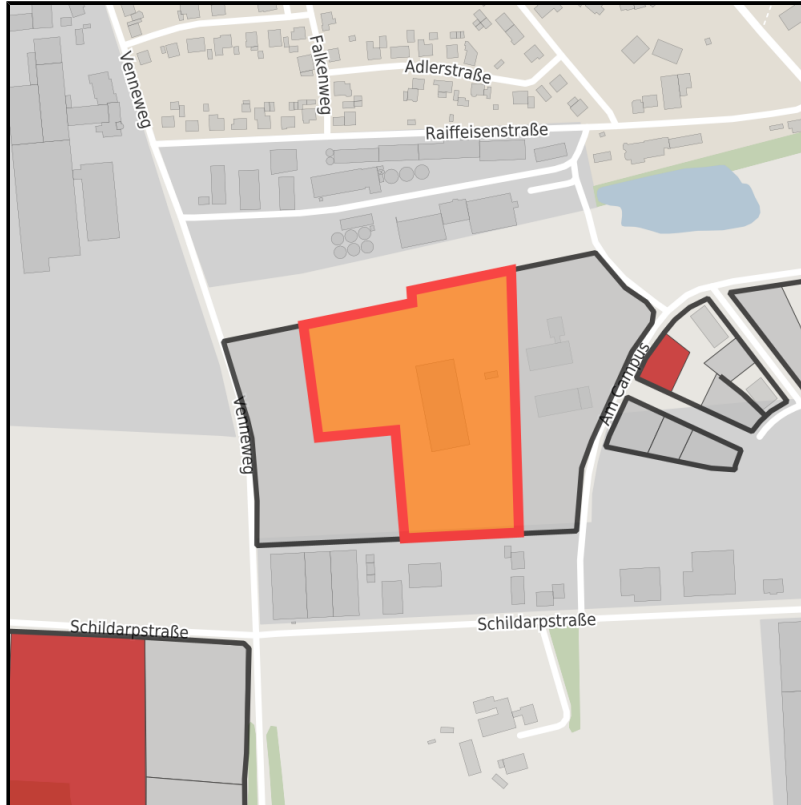

## Gewerbegebiet Süd-West / Hof Wissing

Ort: Gescher

www.germansite.de

Regional overview

Municipal overview

Detail view

### Parcel

Area size	24,000 m <sup>2</sup>
Availability	Available area within short term (< 2 years)
Divisible	Yes
24h operation	No