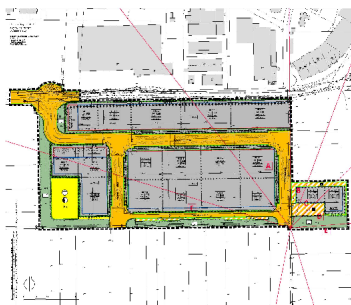

### Parcel

Area size	115,000 m <sup>2</sup>
Availability	Immediately available area
Area designation	Commercial zone
Divisible	Yes
24h operation	No

Bebauungsplan 99