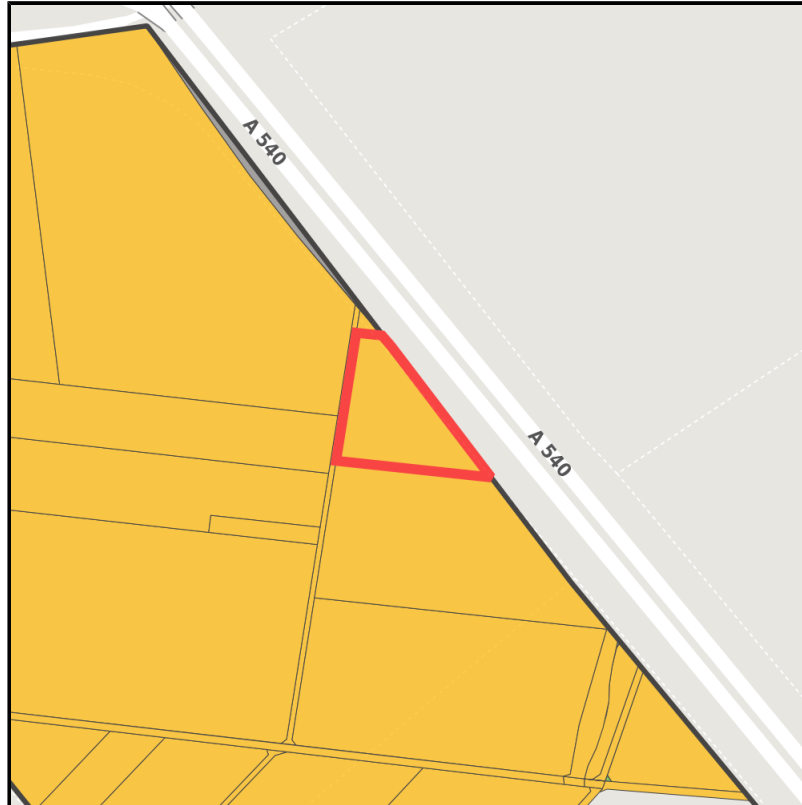

EXPOSÉ

Industriepark Elsbachtal

Ort: Jüchen

Regional overview

Municipal overview

Detail view

Parcel

Area size	4,891 m ²
Availability	Available area within medium term (2-5 years)
Divisible	No
24h operation	No

EXPOSÉ

Industriepark Elsbachtal

Ort: Jüchen

Details on commercial zone

Area type

GE

Links

<https://rkn.blis-online.eu>