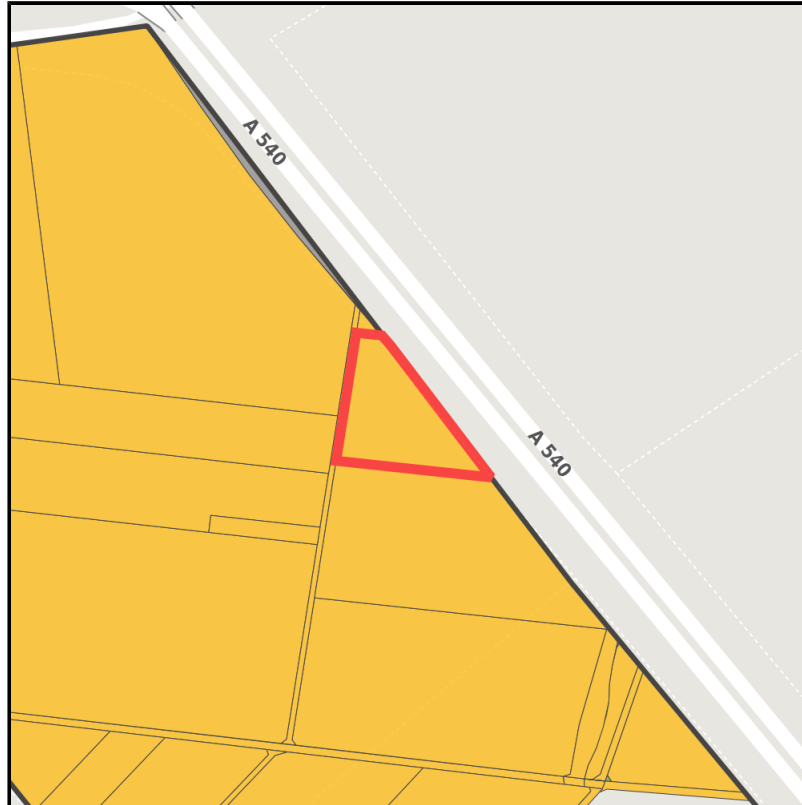

EXPOSÉ

Industriepark Elsbachtal

Ort: Jüchen

Regional overview

Municipal overview

Detail view

Parcel

Area size	4,891 m ²
Availability	Available area within medium term (2-5 years)
Divisible	No
24h operation	No

EXPOSÉ

Industriepark Elsbachtal

Ort: Jüchen

Details on commercial zone

Area type

GE

Links

<https://rkn.blis-online.eu>