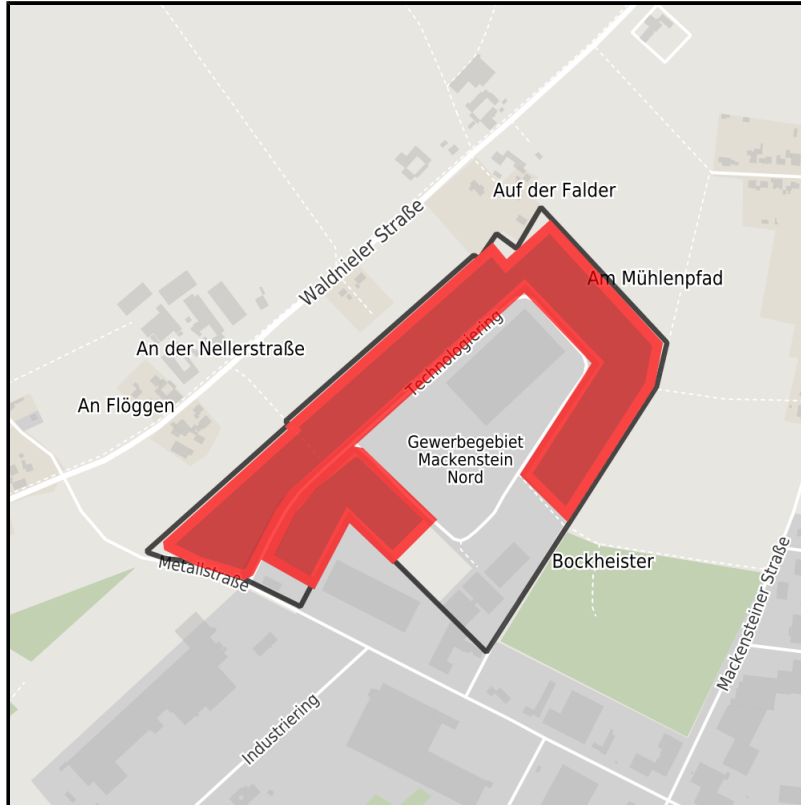

EXPOSÉ

Mackenstein-Nord

Ort: Viersen

Regional overview

Municipal overview

Detail view

Parcel

Area size	100,000 m ²
Availability	Immediately available area
Divisible	Yes
24h operation	No

Mackenstein-Nord

Ort: Viersen

www.germansite.de

Details on commercial zone

Main companies	Über 80 Unternehmen, darunter die Weltfirma Mars und Global Player wie KMS-Group, Peri, Deutsche Doka und Knauf AMF.	
Industrial tax multiplier	460.00 %	
Price	69.00 € / m ²	
Area type	GE	

Links

Gewerbegebiet Mackenstein-Nord

Transport infrastructure

Freeway	A61	3 km
Freeway	A52	4 km
Freeway	A44	15 km
Airport	Düsseldorf	40 km

Information about Viersen

Viersen is a medium-sized town with a population of about 77,000.

Due to the first-class location and transport connections, it is possible to reach about 16 million people within 60 minutes by car / truck.

Stadthaus Viersen

EXPOSÉ

Mackenstein-Nord

Ort: Viersen

Contact person