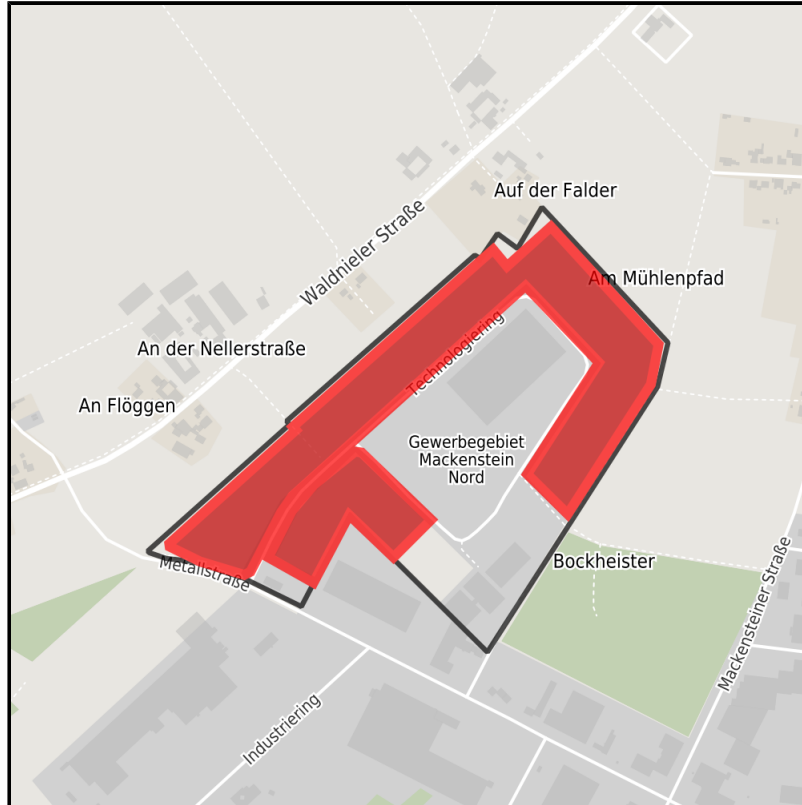

EXPOSÉ

Mackenstein-Nord

Ort: Viersen

Regional overview

Municipal overview

Detail view

Parcel

Area size	100,000 m ²
Availability	Immediately available area
Divisible	Yes
24h operation	No

Mackenstein-Nord

Ort: Viersen

www.germansite.de

Details on commercial zone

Main companies	Über 80 Unternehmen, darunter die Weltfirma Mars und Global Player wie KMS-Group, Peri, Deutsche Doka und Knauf AMF.	
Industrial tax multiplier	460.00 %	
Price	69.00 € / m ²	
Area type	GE	

Links

Gewerbegebiet Mackenstein-Nord

Transport infrastructure

Freeway	A61	3 km
Freeway	A52	4 km
Freeway	A44	15 km
Airport	Düsseldorf	40 km

Information about Viersen

Viersen is a medium-sized town with a population of about 77,000.

Due to the first-class location and transport connections, it is possible to reach about 16 million people within 60 minutes by car / truck.

Stadthaus Viersen

EXPOSÉ

Mackenstein-Nord

Ort: Viersen

Contact person