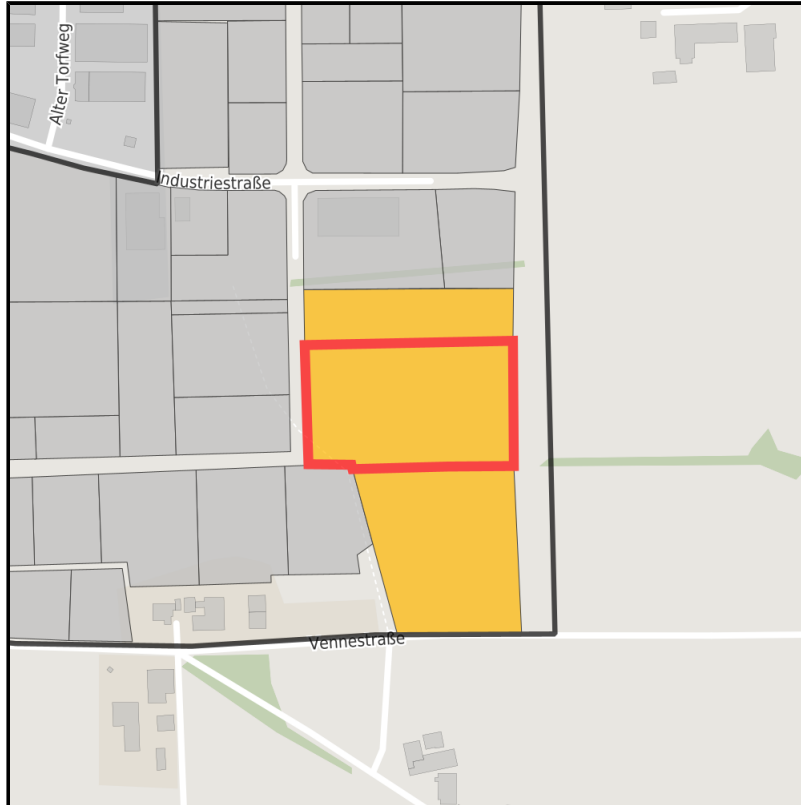

EXPOSÉ

Velen, Jägersdyk

Ort: Velen

Regional overview

Municipal overview

Detail view

Parcel

Area size	12,400 m ²
Price	25.00 €/m ²
Availability	Available area within medium term (2-5 years)
Area designation	Commercial zone
Divisible	Yes
24h operation	No

Details on commercial zone

Industrial tax multiplier	411.00 %
Area type	GE / MI

Links

<https://muensterland.blis-online.eu>

EXPOSÉ

Velen, Jägersdyk

Ort: Velen

Transport infrastructure