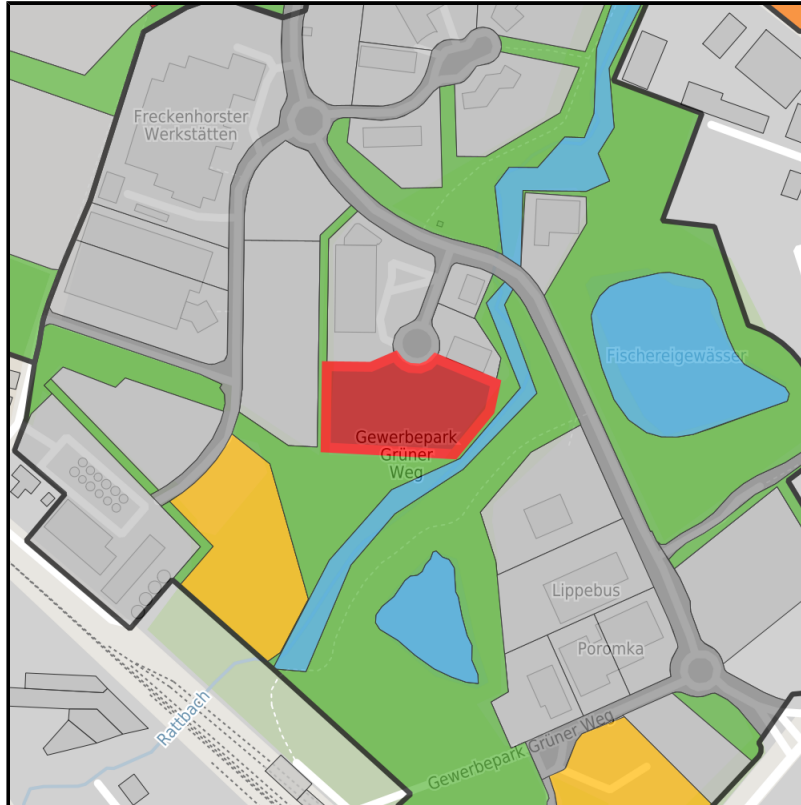

EXPOSÉ

Gewerbepark Grüner Weg

Ort: Beckum

Regional overview

Municipal overview

Detail view

Parcel

Area size	5,471 m ²
Availability	Immediately available area
Area designation	Industrial area
Divisible	No
24h operation	No

EXPOSÉ

Gewerbepark Grüner Weg

Ort: Beckum

Details on commercial zone

Business park Grüner Weg

The park is aimed at for companies looking for a "good address" and that value good surroundings as well as outstanding architecture: "working in the park". Proximity to the nearest university location: University of Applied Sciences 2 km, University of Münster 40 km
Street address / access road: Gewerbepark Grüner Weg