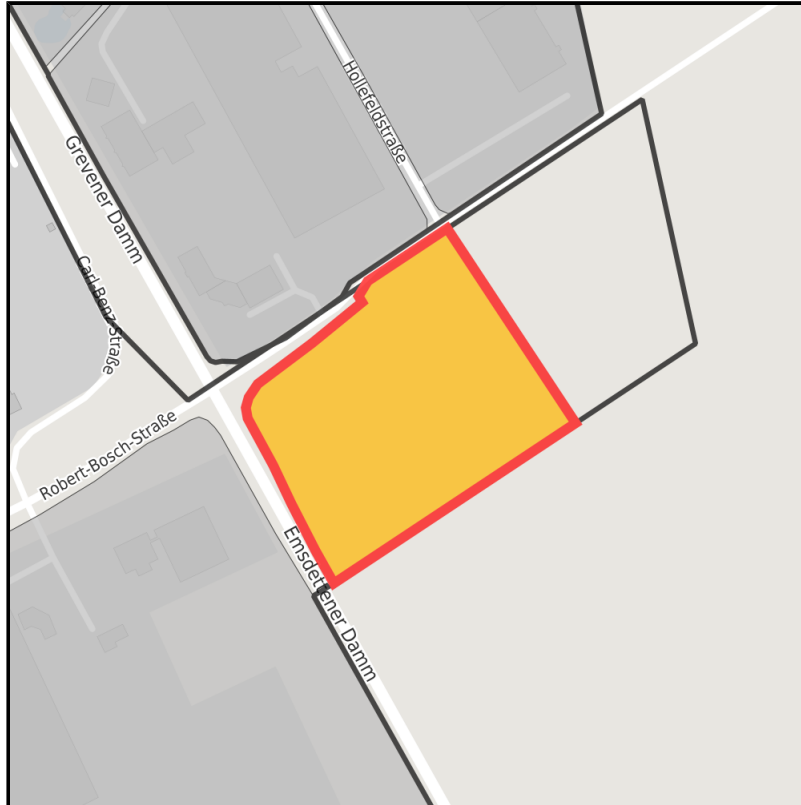

EXPOSÉ

Industriepark Greven - Reckenfeld

Ort: Greven

www.germansite.de

Regional overview

Municipal overview

Detail view

Parcel

Area size	52,400 m ²
Price	50.00 €/m ²
Availability	Available area within medium term (2-5 years)
Area designation	Industrial area
Divisible	No
24h operation	No

EXPOSÉ

Industriepark Greven - Reckenfeld

Ort: Greven