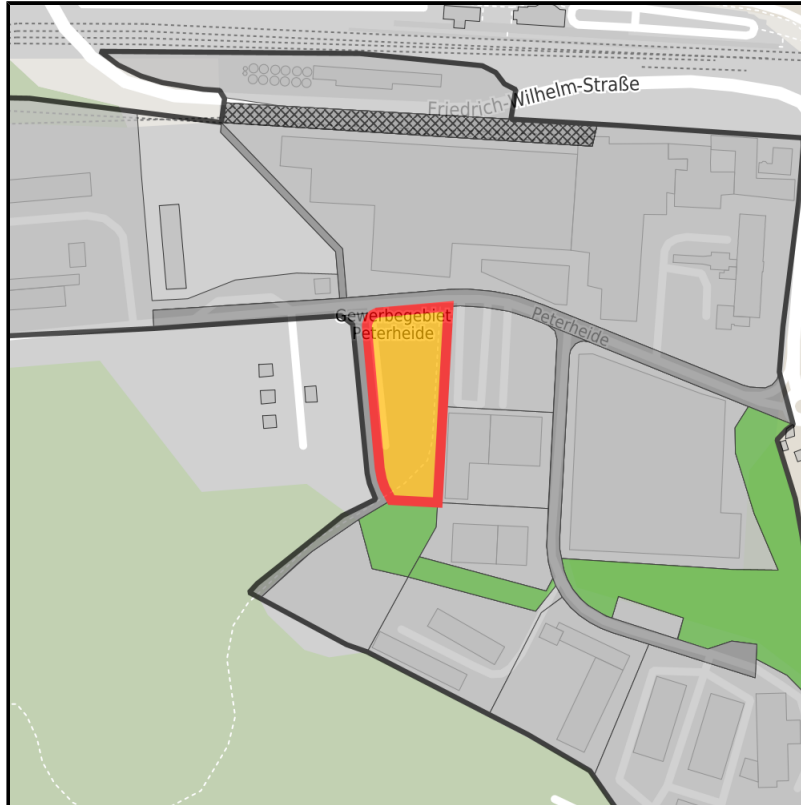

Gewerbegebiet Peterheide

Ort: Mechernich

www.germansite.de

Regional overview

Municipal overview

Detail view

**Parcel**

Area size	6,125 m <sup>2</sup>
Price	40.00 €/m <sup>2</sup>
Availability	Available area within medium term (2-5 years)
Area designation	Commercial zone
Divisible	Yes
24h operation	No

**Gewerbegebiet Peterheide****Ort: Mechernich**[www.germansite.de](http://www.germansite.de)**Details on commercial zone**

The Peterheide industrial park, which covers about 16 ha, is located on the western edge of the center of Mechernich. The train station directly opposite offers very good rail connections for passengers and goods. The A1 freeway can be easily reached via the B 477 highway. A nationally important provider of engineering services in the fields of mechanics, electrical engineering and software is already located here.