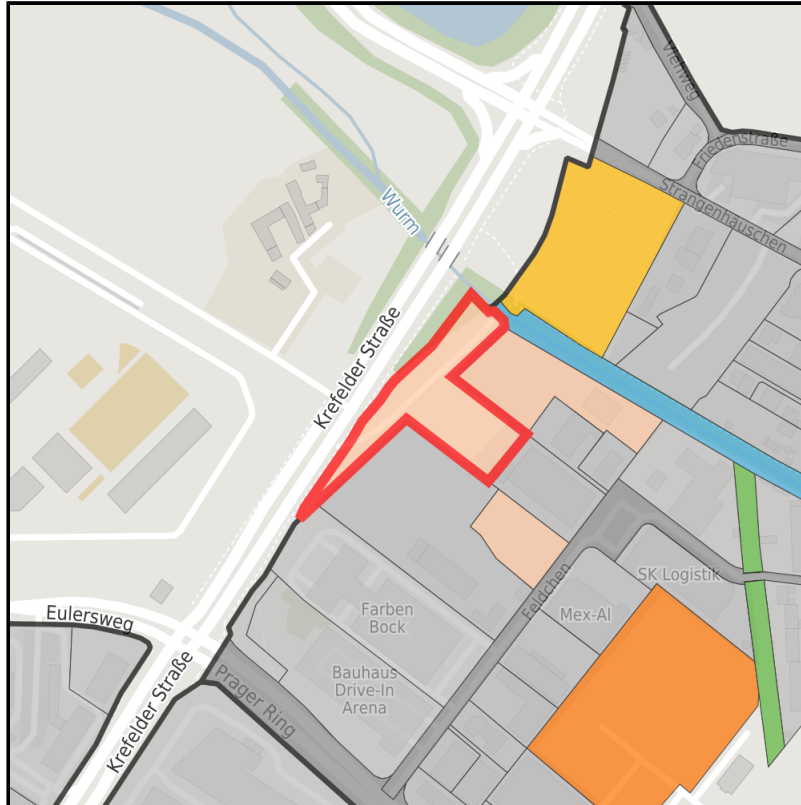

EXPOSÉ

Prager Ring - Strangenhäuschen

Ort: Aachen

Regional overview

Municipal overview

Detail view

Parcel

Area size	7,600 m ²
Availability	Available area within Long term (> 5 years)
Area designation	Commercial zone
Divisible	Yes
24h operation	No

EXPOSÉ

Prager Ring - Strangenhäuschen

Ort: Aachen

Details on commercial zone

Close to the city and the Netherlands

Located northeastern to the city centre of Aachen, the business park is convenient in respect to traffic because of the close connection to A4 which enables also foreign purchasing power. The modified area use plan displays large area-retail. In the surroundings there are already located several smaller and larger retail businesses.