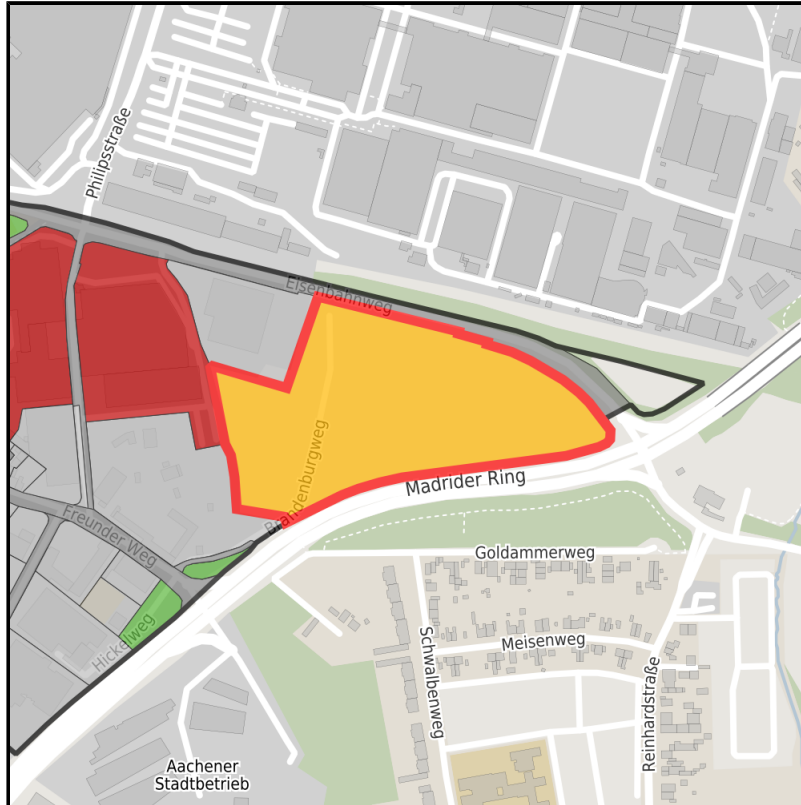

# EXPOSÉ

Rothe Erde

Ort: Aachen

Regional overview

Municipal overview

Detail view

### Details on commercial zone

Well reachable at the side of Global Player

Located conveniently at A544 and close to the city centre Rothe Erde offers optimal site conditions. As significant business area and historical steel location Rothe Erde is a home for nominate worldwide enterprises like Philips or Continental and offers a modern infrastructure with varied possibilities of establishing for all branches.