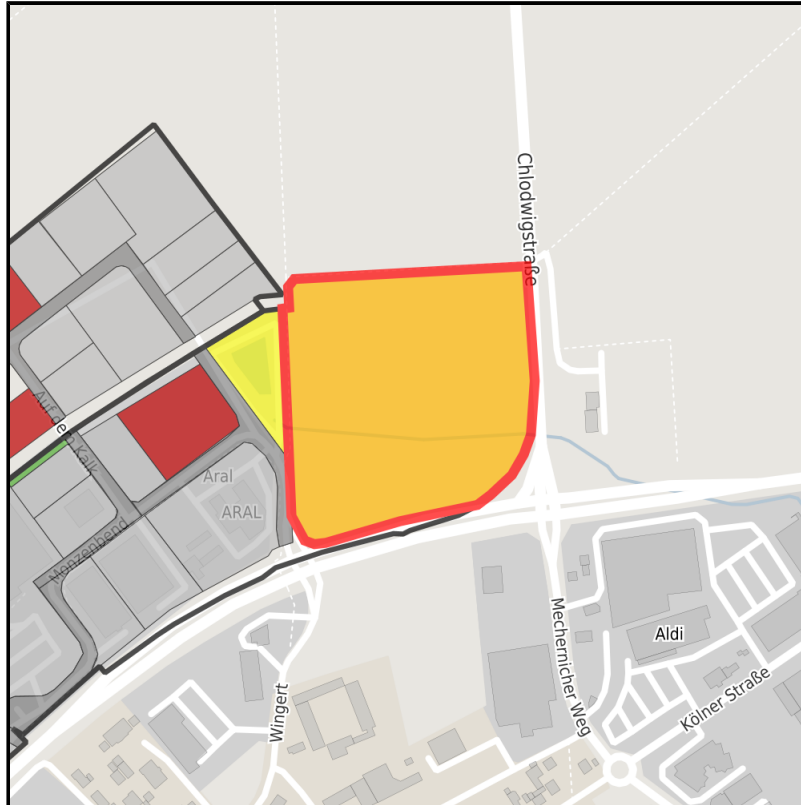

Gewerbegebiet Kommern Monzenbend

Ort: Mechernich

www.germansite.de

Regional overview

Municipal overview

Detail view

Parcel

Area size	36,950 m ²
Availability	Available area within medium term (2-5 years)
Area designation	Commercial zone
Divisible	No
24h operation	No

Gewerbegebiet Kommern Monzenbend**Ort: Mechernich**www.germansite.de**Details on commercial zone**

The Kommern-Monzenbend business park combines the advantages of a pleasant working environment with favorable transport connections. The area is located in the middle of the beautiful Voreifel landscape directly at the northern edge of the Mechernich district of Kommern. The adjacent highways B266/B477 with approx. 20,000 vehicle movements per day provide a connection to the A1 freeway and the economic area of Cologne. A planned expansion of the site will further increase the supply of available commercial spaces.

Main industry sector	No retail trade relevant to town center
Main companies	Hellweg Baumarkt, Tankstelle
Industrial tax multiplier	423.00 %
Price	65.00 - 75.00 € / m ²
Area type	GE

Links<https://www.gistra.de>**Transport infrastructure**

Freeway	A 1	10 km
Airport	Köln-Bonn	58 km
Port	Köln	54 km

EXPOSÉ

Gewerbegebiet Kommern Monzenbend

Ort: Mechernich

Information about Mechernich

Because of its central position and a favorable traffic connection, Mechernich serves as a node for various industries and service companies. The Eifel region with its beautiful countryside is undoubtedly an area of high recreational value - Mechernich in particular offers a great deal in terms of leisure and culture.