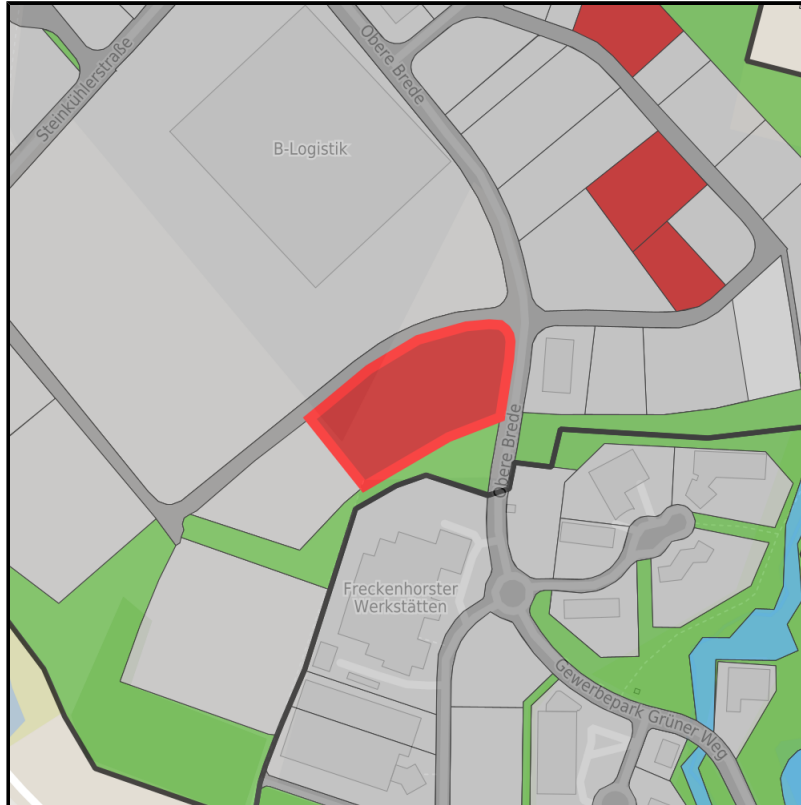

EXPOSÉ

Gewerbegebiet Obere Brede an der A2

Ort: Beckum

www.germansite.de

Regional overview

Municipal overview

Detail view

Parcel

Area size	8,500 m ²
Availability	Immediately available area
Area designation	Industrial area
Divisible	Yes
24h operation	No

gb60_.jpg

Gewerbegebiet Obere Brede an der A2**Ort: Beckum**www.germansite.de**Details on commercial zone**

Business park Obere Brede at the A2

In the north, the Tuttenbrock Lake forms the basic framework for the development of a high-quality leisure area. It is a former quarry that has been recultivated and is used as a popular bathing lake. Commercial enterprises find a high-quality location with a very special environment here. A lunch break at the lake, the end of the day at the beach, in the fitness center or in the yoga studio - all this is possible in this area. Nearest university location: University of Applied Sciences 3 km, University of Münster 40 km.

Area type GI / GE

Specifics The site is located in the immediate vicinity of the A2 freeway Beckum exit.

Links<https://muensterland.blis-online.eu>**Transport infrastructure**

Freeway	A 2	1 km
Airport	Dortmund	30 km
Airport	Münster / Osnabrück	55 km
Port	Hamm	20 km
Rail freight	Hamm	15 km