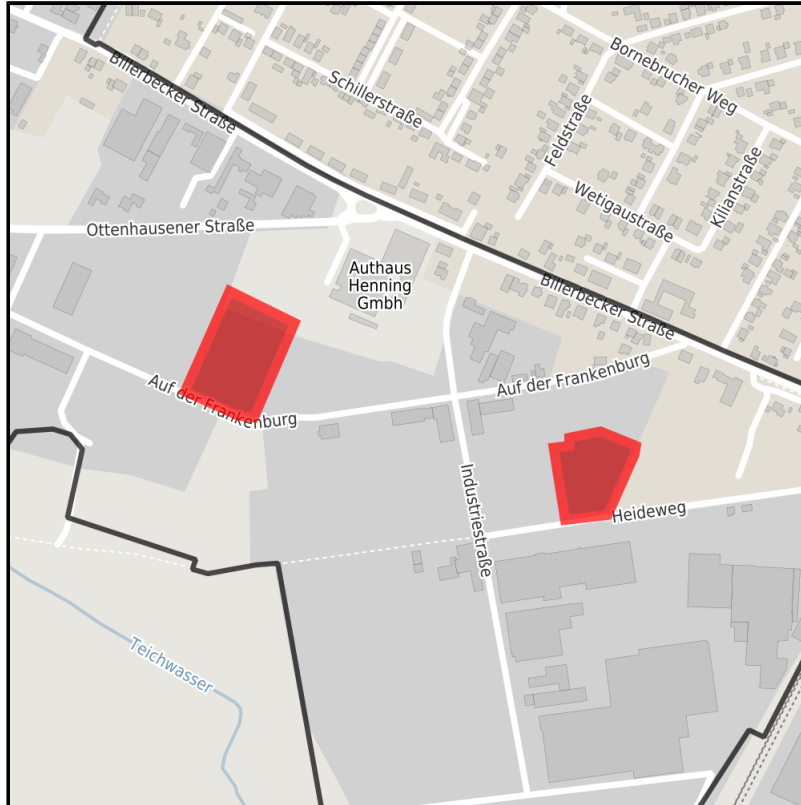

EXPOSÉ

Gewerbegebiet Heideweg

Ort: Steinheim

Regional overview

Municipal overview

Detail view

Parcel

Area size	17,000 m ²
Availability	Immediately available area
Divisible	No
24h operation	No

Details on commercial zone

Located industries: Handicraft, Vehicles, Furniture, Lightning, Trade

Price	15.00 € / m ²
Area type	GE

Links

<http://www.geodok.de/gewerbeflaechenatlas-owl/param.jsp?x=3505455.587128918&y=574833>

EXPOSÉ

Gewerbegebiet Heideweg

Ort: Steinheim

Transport infrastructure

Freeway	A33	35 km
Freeway	A2	40 km
Airport	Paderborn	53 km
Airport	Hannover	121 km
Port	Minden	70 km
Rail freight	Bielefeld	50 km
Rail freight	Gütersloh	60 km